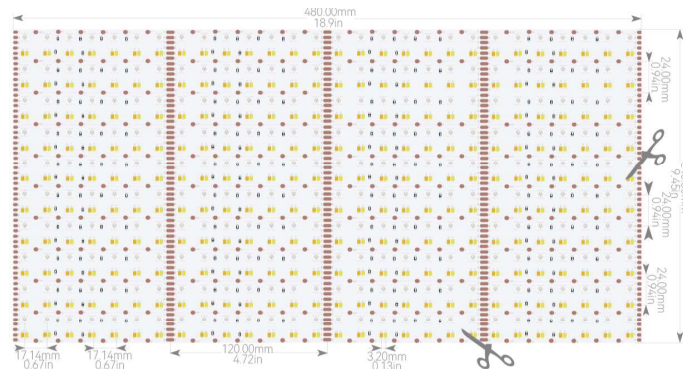

Cuttable CINEMA Chroma Flex LED Mat/Panel RGBHY Series

5050 RGB 3-in-1 +2835HY Series

Cuttable Flex Mat, 840LEDs, DC24V

Cuttable Flex Mat, 840LEDs, DC48V

Part No.: GLU-P5L0203FP840-24V
LED Qty.: 840pcs(5050RGB/2835Tungsten/2835Daylight each 280pcs)
Working Voltage: DC24V
Power(Max.): 100W(UL Standard)/140W(Non-UL Standard)
Current(Max.): 4.16A(UL Standard)/5.83(Non-UL Standard)
Beam Angle: 120°
Dimension: 480×240mm(18.9×9.45 in.)
Mini Cuttable Size: 120×24mm(4.72×0.94in.)
Operating Temperature: -20° C to +50° C
IP Grade: IP20
Connector: 6 Pin Bared cable
Life Span:50,000 Hrs
Certification: UL/CUL Listed(Pending), CE Compliant

Part No.: GLU-P5L0203FP840-48V
LED Qty.: 840pcs(5050RGB/2835Tungsten/2835Daylight each 280pcs)
Working Voltage: DC48V
Power(Max.): 100W(UL Standard)/140W(Non-UL Standard)
Current(Max.): 2.08A(UL Standard)/2.92A(Non-UL Standard)
Beam Angle: 120°
Dimension: 480×240mm(18.9×9.45 in.)
Mini Cuttable Size: 240×24mm(9.45×0.94in.)
Operating Temperature: -20° C to +50° C
IP Grade: IP20
Connector: 6 Pin Bared cable
Life Span:50,000 Hrs
Certification: UL/CUL Listed, CE Compliant

CINEMA RGBHY, DC24V

CINEMA RGBHY, DC48V