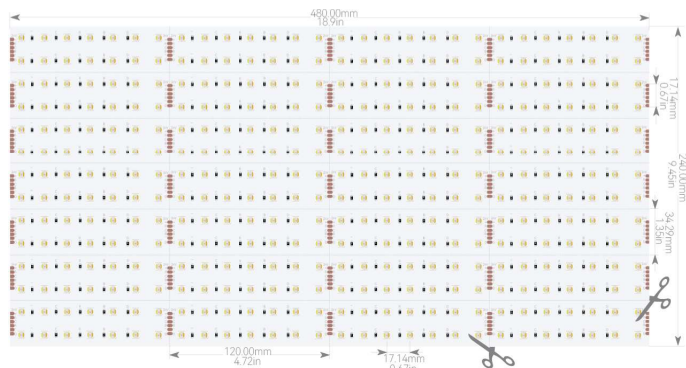

## Dimension

## Cuttable Flex Mat, 392LEDs, DC24V

Part No.: GLU-P5L0200FP392-24V
LED Qty.: 392pcs(5050RGBHY 5-in-1 SMD 392pcs)
Working Voltage: DC24V
Power(Max.): 100W(UL Standard)/120W(Non-UL Standard)
Current(Max.): 4.16A(UL Standard)/5A(Non-UL Standard)
Beam Angle: 120°
Dimension: 480×240mm(18.9×9.45 in.)
Mini Cuttable Size: 120×34.29mm(4.72×1.35in.)
Operating Temperature: -20° C to +50° C
IP Grade: IP20
Connector: 6PIN Bared cable
Life Span:50,000 Hrs
Certification: UL/CUL Listed, CE Compliant

### Dimension