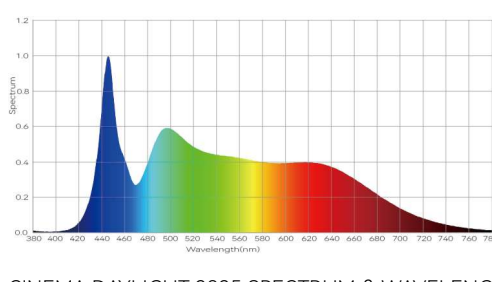

CINEMA DAYLIGHT 2835 SPECTRUM & WAVELENGTH CINEMA DAYLIGHT COLOR RENDERING INDEX CCT 6498K Ra=98.4