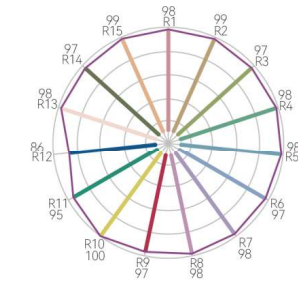

RED COLOR SPECTRUM & WAVELENGTH

GREEN COLOR SPECTRUM & WAVELENGTH

BLUE COLOR SPECTRUM & WAVELENGTH

RGBHY 5-in-1 TUNGSTEN SPECTRUM & WAVELENGTH RGBHY 5-in-1 TUNGSTEN COLOR RENDERING INDEX CCT 2795K Ra=97.9