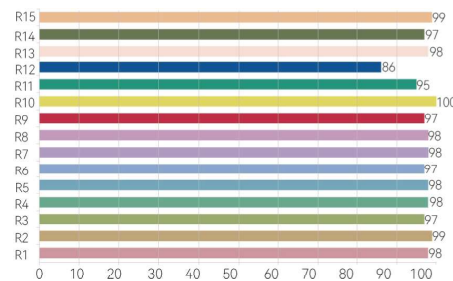

RGBHY 5-in-1 TUNGSTEN SPECTRUM & WAVELENGTH RGBHY 5-in-1 TUNGSTEN COLOR RENDERING INDEX CCT 2795K Ra=97.9