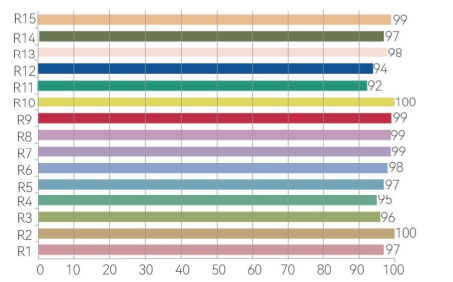

CINEMA TUNGSTEN 2835 SPECTRUM & WAVELENGTH CINEMA TUNGSTEN COLOR RENDERING INDEX CCT 2766K Ra=97.3