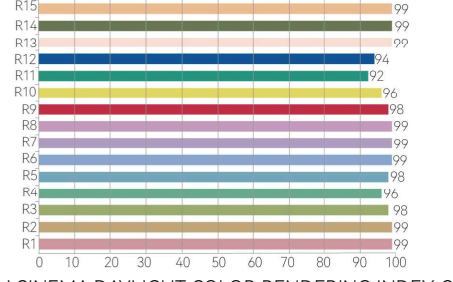

CINEMA DAYLIGHT 2835 SPECTRUM & WAVELENGTH CINEMA DAYLIGHT COLOR RENDERING INDEX CCT 6498K Ra=98.4