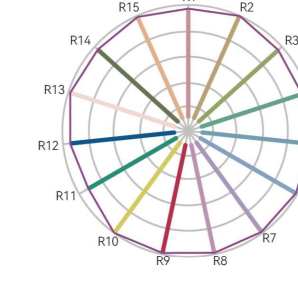

CINEMA TUNGSTEN 2835 SPECTRUM & WAVELENGTH CINEMA TUNGSTEN COLOR RENDERING INDEX CCT 2766K Ra=97.3