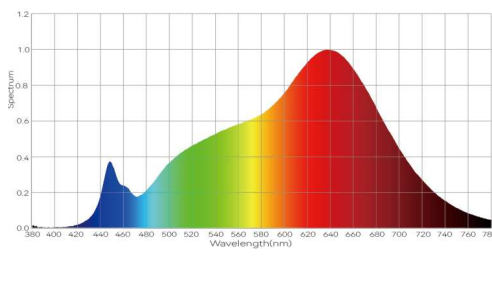

CINEMA TUNGSTEN 2835 SPECTRUM & WAVELENGTH CINEMA TUNGSTEN COLOR RENDERING INDEX CCT 2766K Ra=97.3