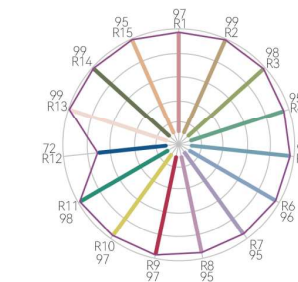

RED COLOR SPECTRUM & WAVELENGTH

GREEN COLOR SPECTRUM & WAVELENGTH

BLUE COLOR SPECTRUM & WAVELENGTH

RGBHY 5-in-1 TUNGSTEN SPECTRUM & WAVELENGTH RGBHY 5-in-1 TUNGSTEN COLOR RENDERING INDEX CCT 2795K Ra=97.9

Power(Max.): 60W(UL Standard)/100W(Non-UL Standard)

Current(Max.): 5A(UL Standard)/8.33W(Non-UL Standard)

Beam Angle: 120°

Dimension: 480×240mm(18.9×9.45 in.)

Mini Cuttable Size: 60×20mm(2.36×0.79in.)

Operating Temperature: -20° C to +50° C