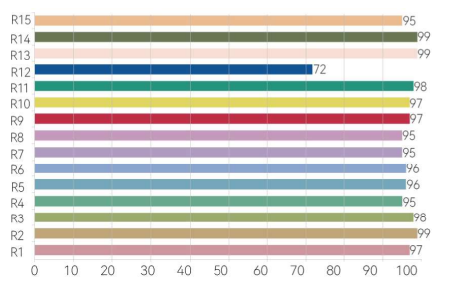

RED COLOR SPECTRUM & WAVELENGTH

GREEN COLOR SPECTRUM & WAVELENGTH

BLUE COLOR SPECTRUM & WAVELENGTH

RGBHY 5-in-1 TUNGSTEN SPECTRUM & WAVELENGTH RGBHY 5-in-1 TUNGSTEN COLOR RENDERING INDEX CCT 2795K Ra=97.9