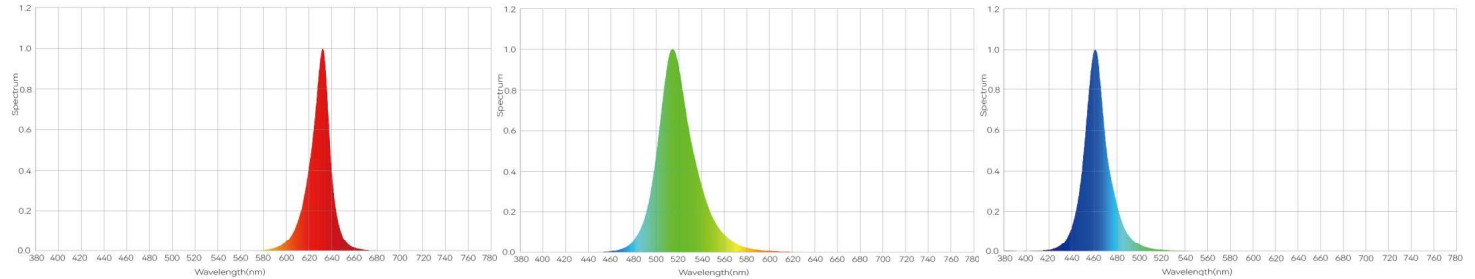

Cuttable CINEMA Chroma Flex LED Mat/Panel RGBAHY Series

The Cuttable CINEMA Chroma Flex LED Mat/Panel RGBHY series is a popular product series to the Chroma Mat family.

For the CINEMA Chroma RGBHY series include 5050 RGB-Tungsten-Daylight 5-in-1 SMD version and 5050 RGB 3-in-1 SMD combined with 2835 Daylight and 2835 Tungsten SMD series. With all white color Ra>95, full spectrum R1-R15 all above 90, TLCI>95.

Designed with various cuttable versions working with DC12V or DC24V or DC48V, different density available for cinema, television, video, by using professional high frequency controller or 6 channels DMX decoder supplied by GLU Light, you can achieve more rich colors, and correct colors in a large area, with 120 degree view angle allows for soft, uniform output even at close distance. They are versatile, light-weight, color-correct and economical makes all these light mats a hit with cinematographers and DOPs alike.

RED COLOR SPECTRUM & WAVELENGTH

GREEN COLOR SPECTRUM & WAVELENGTH

BLUE COLOR SPECTRUM & WAVELENGTH