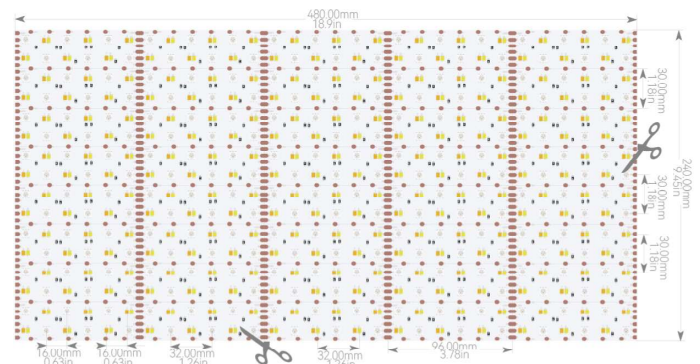

Part No.: GLU-P5L0203FP720-24V

LED Qty.: 720pcs(5050RGB/2835Tungsten/2835Daylight each 240pcs)

Working Voltage: DC24V

Power(Max.): 100W(UL Standard)/120W(Non-UL Standard)

Current(Max.): 4.16A(UL Standard)/5A(Non-UL Standard)

Beam Angle: 120°

Dimension: 480×240mm(18.9×9.45 in.)

Mini Cuttable Size: 120×20mm(4.72×0.79in.)

Operating Temperature: -20° C to +50° C

IP Grade: IP20

Connector: 6 Pin Bared cable

Life Span:50,000 Hrs

Certification: UL/CUL Listed(Pending), CE Compliant

CINEMA RGBHY, DC24V

WLD Colors: Red 620-625nm Green 520-525nm Blue 465-470nm

CCT Whites:2000K-3200K(Tungsten)/5600-10000K(Daylight)

Typic CCT Whites: 2800K(Tungsten)/6500K(Daylight)

CRI Whites: 95+(Tungsten)/95+(Daylight)

TLCI Whites: 95+(Tungsten)/95+(Daylight)

TM-30 Data Whites: Rf>95, Rg>102,CQS>97(Tungsten/Daylight)

Lumens Whites(UL Standard): 2500(Tungsten)/2800(Daylight)

Lumens Whites(Non-UL Standard): 3200(Tungsten)/3650(Daylight)

Lumens Colors(UL Standard): 620(Red)/1340(Green)/360(Blue)

Lumens Colors(Non-UL Standard): 620(Red)/1340(Green)/360(Blue)

Dimension

Connector