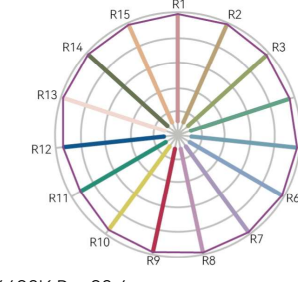

RED COLOR SPECTRUM & WAVELENGTH

GREEN COLOR SPECTRUM & WAVELENGTH

BLUE COLOR SPECTRUM & WAVELENGTH

RGBHY 5-in-1 TUNGSTEN SPECTRUM & WAVELENGTH RGBHY 5-in-1 TUNGSTEN COLOR RENDERING INDEX CCT 2795K Ra=97.9

RGBHY 5-in-1 TUNGSTEN SPECTRUM & WAVELENGTH RGBHY 5-in-1 TUNGSTEN COLOR RENDERING INDEX CCT 6479K Ra=96.2

CINEMA TUNGSTEN 2835 SPECTRUM & WAVELENGTH CINEMA TUNGSTEN COLOR RENDERING INDEX CCT 2766K Ra=97.3