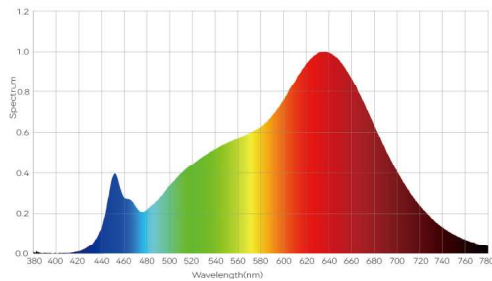

RGBHY 5-in-1 TUNGSTEN SPECTRUM & WAVELENGTH RGBHY 5-in-1 TUNGSTEN COLOR RENDERING INDEX CCT 2795K Ra=97.9