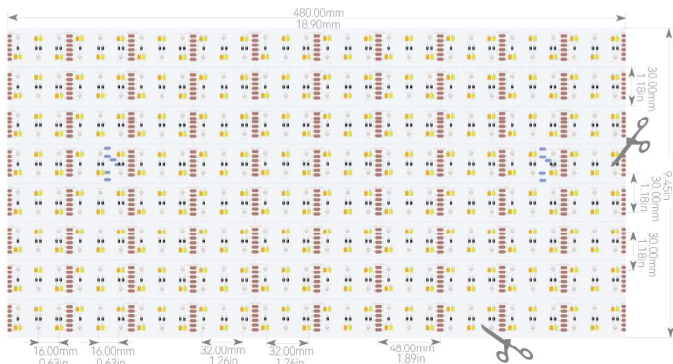

Part No.: GLU-P5L0203FP720-12V

LED Qty.: 720pcs(5050RGB/2835Tungsten/2835Daylight each 240pcs)

Working Voltage: DC12V

Power(Max.): 60W(UL Standard)/120W(Non-UL Standard)

Current(Max.): 5A(UL Standard)/10A(Non-UL Standard)

Beam Angle: 120°

Dimension: 480×240mm(18.9×9.45 in.)

Mini Cuttable Size: 48×30mm(1.89×1.18in.)

Operating Temperature: -20° C to +50° C

IP Grade: IP20

Connector: 6 Pin Bared cable

Life Span:50,000 Hrs

Certification: UL/CUL Listed, CE Compliant

CINEMA RGBHY, DC12V

WLD Colors: Red 620-625nm Green 520-525nm Blue 465-470nm

CCT Whites:2000K-3200K(Tungsten)/5600-10000K(Daylight)

Typic CCT Whites: 2800K(Tungsten)/6500K(Daylight)

CRI Whites: 95+(Tungsten)/95+(Daylight)

TLCI Whites: 95+(Tungsten)/95+(Daylight)

TM-30 Data Whites: Rf>95, Rg>102,CQS>97(Tungsten/Daylight)

Lumens Whites(UL Standard): 1630(Tungsten)/1780(Daylight)

Lumens Whites(Non-UL Standard): 3200(Tungsten)/3650(Daylight)

Lumens Colors(UL Standard): 340(Red)/890(Green)/200(Blue)

Lumens Colors(Non-UL Standard): 620(Red)/1340(Green)/360(Blue)

Dimension

Connector