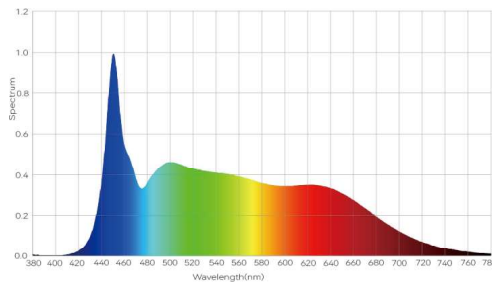

RGBHY 5-in-1 TUNGSTEN SPECTRUM & WAVELENGTH RGBHY 5-in-1 TUNGSTEN COLOR RENDERING INDEX CCT 6479K Ra=96.2