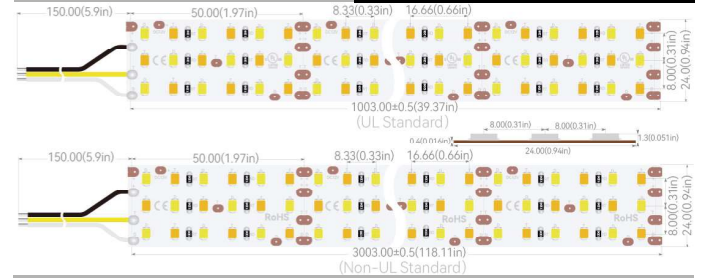

Dimension 2835 Hybrid, 360LEDs/m, DC12V, 24mm