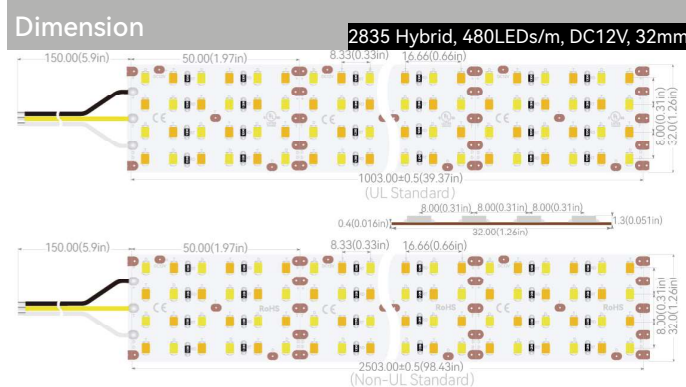

Product Code: GLUA12CV032L0300BI03W480C3
Part No.: GLU-S2L0300BI480-12V
LED Qty.: 480pcs
Working Voltage: DC12V
Power: 61.4W/m
Current: 5.12A
Beam Angle: 120°
Dimension(UL Standard): 1000×32×1.3mm(39.37×1.26×0.051in.)
Dimension(Non-UL Standard): 2500×32×1.3mm(98.43×1.26×0.051in.)
Mini Cuttable Size: 50×32mm(1.97×1.26in.)
Operating Temperature: -20° C to +50° C
IP Grade: IP20
Standard Connector: 3Pin Bared cable
Standard Installation: 3M 9080HL Back adhesive
Life Span:50,000 Hrs
Certification: UL/CUL Listed, CE Compliant

12VDC Bi-color, DC12V
CCT Whites: 2000-10000K
Typic CCT Whites: 2800K(Tungsten)/6500K(Daylight)
CRI Whites: 95+(Tungsten)/95+(Daylight)
TLCI Whites: 95+(Tungsten)/95+(Daylight)
TM-30 Data Whites: Rf>95, Rg>102,CQS>97(Tungsten/Daylight)
Lumens (Typical): 2530(Tungsten)/2850(Daylight)