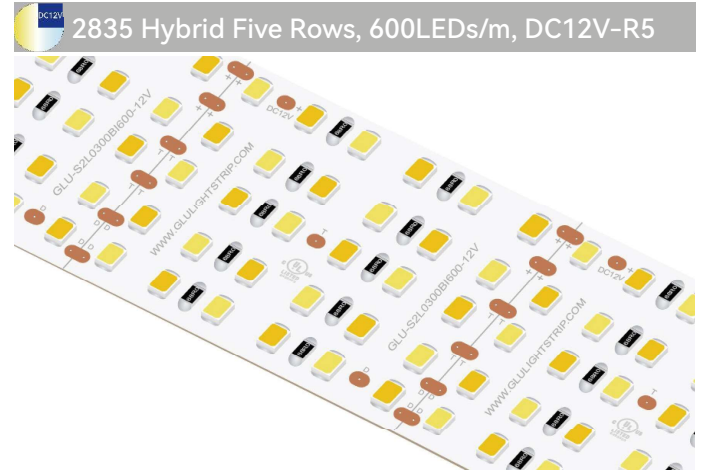

Product Code: GLUA48CV032L0300BI12W480C3
Part No.: GLU-S2L0300BI480-48V
LED Qty.: 480pcs
Working Voltage: DC48V
Power: 61.4W/m
Current: 1.28A
Beam Angle: 120°
Dimension(UL Standard): 1500×32×1.3mm(59.06×1.26×0.051in.)
Dimension(Non-UL Standard): 2500×32×1.3mm(98.43×1.26×0.051in.)
Mini Cuttable Size: 50×32mm(1.97×1.26in.)
Operating Temperature: -20° C to +50° C
IP Grade: IP20
Standard Connector: 3Pin Bared cable
Standard Installation: 3M 9080HL Back adhesive
Life Span:50,000 Hrs
Certification: UL/CUL Listed, CE Compliant

48VDC Bi-color, DC48V
CCT Whites: 2000-10000K
Typic CCT Whites: 2800K(Tungsten)/6500K(Daylight)
CRI Whites: 95+(Tungsten)/95+(Daylight)
TLCI Whites: 95+(Tungsten)/95+(Daylight)
TM-30 Data Whites: Rf>95, Rg>102,CQS>97(Tungsten/Daylight)
Lumens (Typical): 2530(Tungsten)/2850(Daylight)