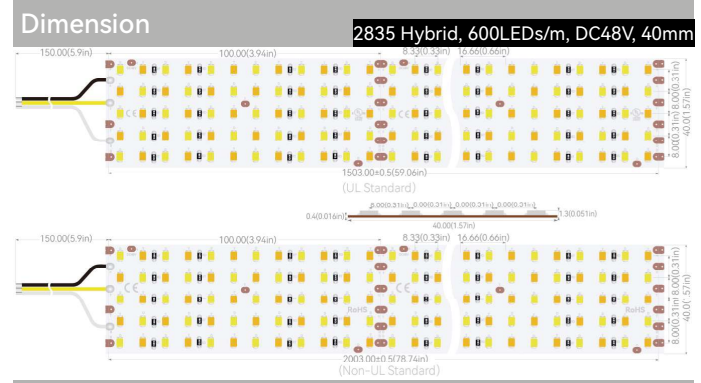

Product Code: GLUA48CV040L0300BI15W600C3
Part No.: GLU-S2L0300BI600-48V
LED Qty.: 600pcs
Working Voltage: DC48V
Power: 67.2W/m
Current: 1.4A
Beam Angle: 120°
Dimension(UL Standard): 1500×40×1.3mm(59.06×1.57×0.051in.)
Dimension(Non-UL Standard): 2000×40×1.3mm(78.74×1.57×0.051in.)
Mini Cuttable Size: 100×40mm(3.04×1.57in.)
Operating Temperature: -20° C to +50° C
IP Grade: IP20
Standard Connector: 3Pin Bared cable
Standard Installation: 3M 9080HL Back adhesive
Life Span:50,000 Hrs
Certification: UL/CUL Listed, CE Compliant

48VDC Bi-color, DC48V
CCT Whites: 2000-10000K
Typic CCT Whites: 2800K(Tungsten)/6500K(Daylight)
CRI Whites: 95+(Tungsten)/95+(Daylight)
TLCI Whites: 95+(Tungsten)/95+(Daylight)
TM-30 Data Whites: Rf>95, Rg>102,CQS>97(Tungsten/Daylight)
Lumens (Typical): 3440(Tungsten)/3880(Daylight)