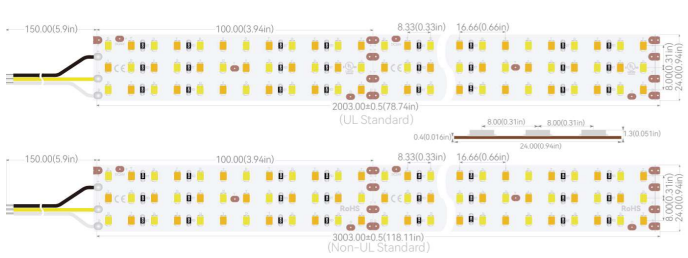

Dimension 2835 Hybrid, 360LEDs/m, DC24V, 24mm