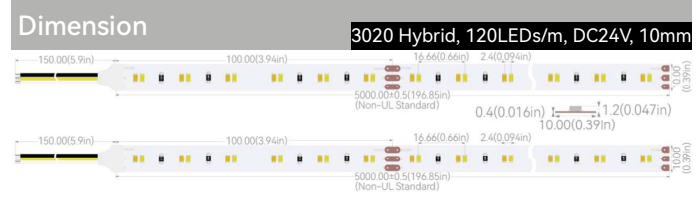

Product Code: GLUA24CV010L0400BI06W120C3
Part No.: GLU-S2L0500BI120-24V
LED Qty.:120pcs
Working Voltage: DC24V
Power: 19.2W/m
Current: 0.8A
Beam Angle: 120°
Dimension(UL Standard): 5000×10×1.6mm(196.85×0.39×0.063in.)
Dimension(Non-UL Standard):5000×10×1.6mm(196.85×0.39×0.063in.)
Mini Cuttable Size: 100×10mm(3.94×0.39in.)
Operating Temperature: -20° C to +50° C
IP Grade: IP20
Standard Connector: 3Pin Bared cable
Standard Installation: 3M 9080HL Back adhesive
Life Span:50,000 Hrs
Certification: UL/CUL Listed, CE Compliant

24VDC Bi-color, DC24V
CCT Whites: 2000-10000K
Typic CCT Whites: 2800K(Tungsten)/6500K(Daylight)
CRI Whites: 95+(Tungsten)/95+(Daylight)
TLCI Whites: 95+(Tungsten)/95+(Daylight)
TM-30 Data Whites: Rf>95, Rg>102,CQS>97(Tungsten/Daylight)
Lumens (Typical): 730(Tungsten)/820(Daylight)