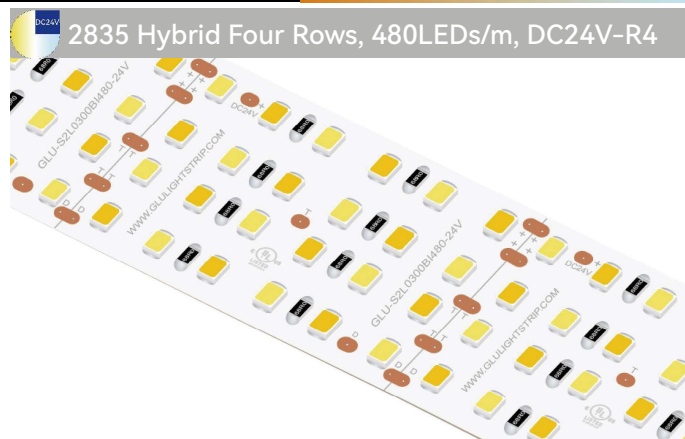

Product Code: GLUA12CV032L0300BI03W480C3
Part No.: GLU-S2L0300BI480-12V
LED Qty.: 480pcs
Working Voltage: DC12V
Power: 61.4W/m
Current: 5.12A
Beam Angle: 120°
Dimension(UL Standard): 1000×32×1.3mm(39.37×1.26×0.051in.)
Dimension(Non-UL Standard): 2500×32×1.3mm(98.43×1.26×0.051in.)
Mini Cuttable Size: 50×32mm(1.97×1.26in.)
Operating Temperature: -20° C to +50° C
IP Grade: IP20
Standard Connector: 3Pin Bared cable
Standard Installation: 3M 9080HL Back adhesive
Life Span:50,000 Hrs
Certification: UL/CUL Listed, CE Compliant

12VDC Bi-color, DC12V
CCT Whites: 2000-10000K
Typic CCT Whites: 2800K(Tungsten)/6500K(Daylight)
CRI Whites: 95+(Tungsten)/95+(Daylight)
TLCI Whites: 95+(Tungsten)/95+(Daylight)
TM-30 Data Whites: Rf>95, Rg>102,CQS>97(Tungsten/Daylight)
Lumens (Typical): 2530(Tungsten)/2850(Daylight)