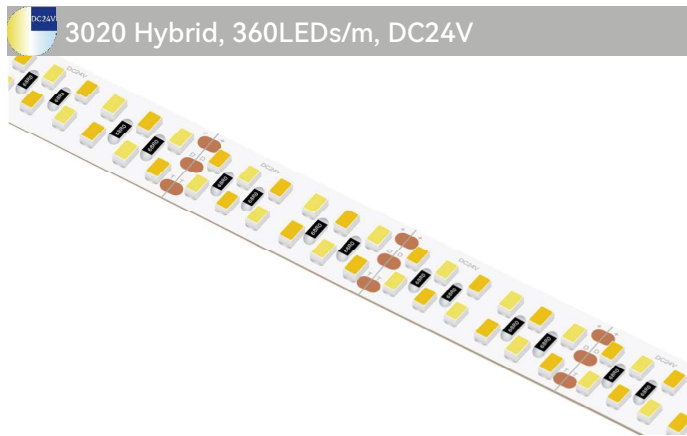

Product Code: GLUA24CV012L0400BI06W360C3
Part No.: GLU-S2L0400BI360-24V
LED Qty.: 360pcs
Working Voltage: DC24V
Power: 36W/m
Current: 1.5A
Beam Angle: 120°
Dimension(UL Standard): 2500×12×1.6mm(98.43×0.47×0.063in.)
Dimension(Non-UL Standard):5000×12×1.6mm(196.85×0.47×0.063in.)
Mini Cuttable Size: 33.33×12mm(1.31×0.47in.)
Operating Temperature: -20° C to +50° C
IP Grade: IP20
Standard Connector: 3Pin Bared cable
Standard Installation: 3M 9080HL Back adhesive
Life Span:50,000 Hrs
Certification: UL/CUL Listed, CE Compliant

24VDC Bi-color, DC24V
CCT Whites: 2000-10000K
Typic CCT Whites: 2800K(Tungsten)/6500K(Daylight)
CRI Whites: 95+(Tungsten)/95+(Daylight)
TLCI Whites: 95+(Tungsten)/95+(Daylight)
TM-30 Data Whites: Rf>95, Rg>102,CQS>97(Tungsten/Daylight)
Lumens (Typical): 1420(Tungsten)/1600(Daylight)

Dimension 3020 Hybrid, 360LEDs/m, DC24V, 12mm

BARE WIRE

Product Code: GLUA48CV012L0400BI15W360C3
Part No.: GLU-S2L0500BI360-48V
LED Qty.:360pcs
Working Voltage: DC48V
Power: 35.7W/m
Current: 0.74A
Beam Angle: 120°
Dimension(UL Standard): 2500×12×1.6mm(98.43×0.47×0.063in.)
Dimension(Non-UL Standard):5000×12×1.6mm(196.85×0.47×0.063in.)
Mini Cuttable Size: 83.33×12mm(3.28×0.39in.)
Operating Temperature: -20° C to +50° C
IP Grade: IP20
Standard Connector: 3Pin Bared cable
Standard Installation: 3M 9080HL Back adhesive
Life Span:50,000 Hrs
Certification: UL/CUL Listed, CE Compliant