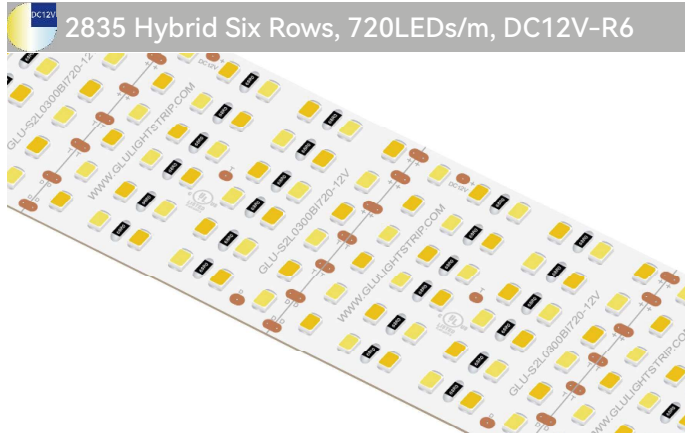

Product Code: GLUA12CV048L0300BI03W720C3
Part No.: GLU-S2L0300BI720-12V
LED Qty.: 720pcs
Working Voltage: DC12V
Power: 200W/m
Current: 16.8A
Beam Angle: 120°
Dimension(UL Standard): 250×48×1.3mm(9.84×1.89×0.051in.)
Dimension(Non-UL Standard): 1000×48×1.3mm(39.37×1.89×0.051in.)
Mini Cuttable Size: 50×48mm(1.97×1.89in.)
Operating Temperature: -20° C to +50° C
IP Grade: IP20
Standard Connector: 3Pin Bared cable
Standard Installation: 3M 9080HL Back adhesive
Life Span:50,000 Hrs
Certification: UL/CUL Listed, CE Compliant

12VDC Bi-color, DC12V
CCT Whites: 2000-10000K
Typical CCT Whites: 2800K(Tungsten)/6500K(Daylight)
CRI Whites: 95+(Tungsten)/95+(Daylight)
TLCI Whites: 95+(Tungsten)/95+(Daylight)
TM-30 Data Whites: Rf>95, Rg>102,CQS>97(Tungsten/Daylight)
Lumens (Typical): 4130(Tungsten)/4650(Daylight)

Dimension 2835 Hybrid, 720LEDs/m, DC12V, 48mm

BARE WIRE

Product Code: GLUA24CV048L0300BI06W720C3
Part No.: GLU-S2L0300BI720-24V
LED Qty.: 720pcs
Working Voltage: DC24V
Power: 200W/m
Current: 8.4A
Beam Angle: 120°
Dimension(UL Standard): 500×48×1.3mm(19.68×1.89×0.051in.)
Dimension(Non-UL Standard): 1000×48×1.3mm(39.37×1.89×0.051in.)
Mini Cuttable Size: 50×48mm(1.97×1.89in.)
Operating Temperature: -20° C to +50° C
IP Grade: IP20
Standard Connector: 3Pin Bared cable
Standard Installation: 3M 9080HL Back adhesive
Life Span:50,000 Hrs
Certification: UL/CUL Listed, CE Compliant