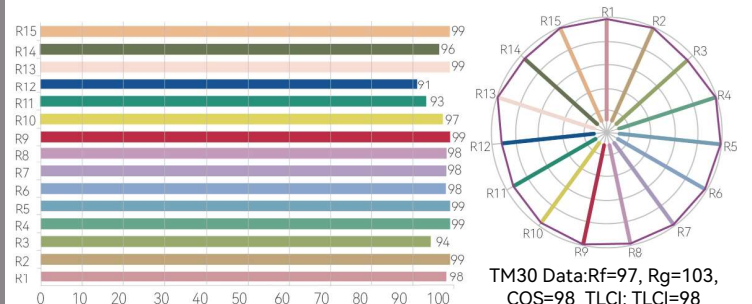

5730 TUNGSTEN COLOR RENDERING INDEX CCT 2886K Ra=97.9