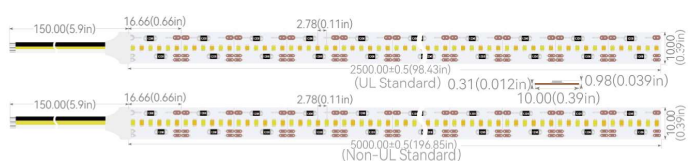

Dimension 2216 Hybrid, 360LEDs/m, DC12V, 10mm