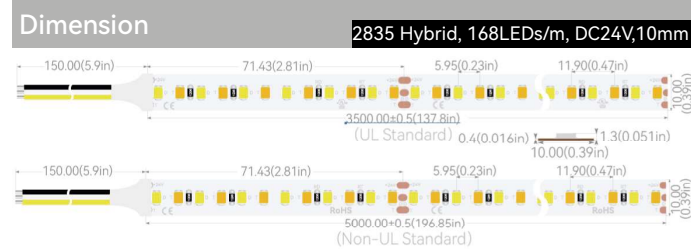

2835 Hybrid Single Row, 168LEDs/m, DC24V

Product Code: GLUA24CV010L0300BI06W168C3
Part No.: GLU-S2L0300BI168-24V
LED Qty.: 168pcs
Working Voltage: DC24V
Power: 28W/m
Current: 1.17A
Beam Angle: 120°
Dimension(UL Standard): 3500×10×1.3mm(137.8×0.39×0.051in.)
Dimension(Non-UL Standard): 5000×10×1.3mm(196.85×0.39×0.051in.)
Mini Cuttable Size: 71.43×10mm(2.81×0.39in.)
Operating Temperature: -20° C to +50° C
IP Grade: IP20
Standard Connector: 3Pin Bared cable
Standard Installation: 3M 9080HL Back adhesive
Life Span:50,000 Hrs
Certification: UL/CUL Listed, CE Compliant

24VDC Bi-color, DC24V

CCT Whites: 2000-10000K
Typical CCT Whites: 2800K(Tungsten)/6500K(Daylight)
CRI Whites: 95+(Tungsten)/95+(Daylight)
TLCI Whites: 95+(Tungsten)/95+(Daylight)
TM-30 Data Whites: Rf>95, Rg>102,CQS>97(Tungsten/Daylight)
Lumens (Typical): 1210(Tungsten)/1290(Daylight)