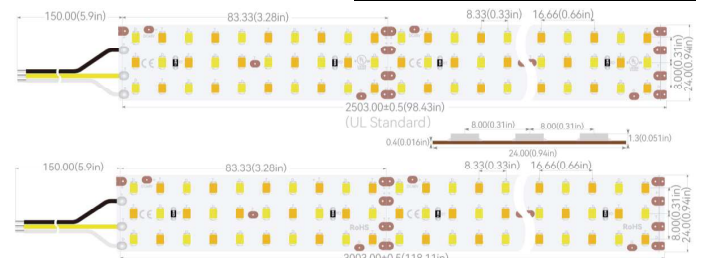

Dimension 2835 Hybrid, 360LEDs/m, DC48V, 24mm