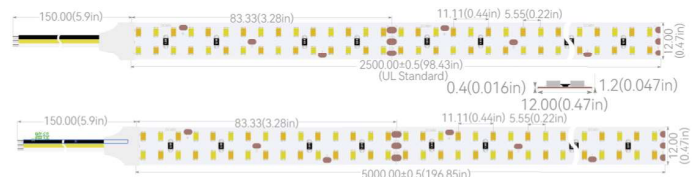

Dimension 3020 Hybrid, 360LEDs/m, DC48V, 12mm