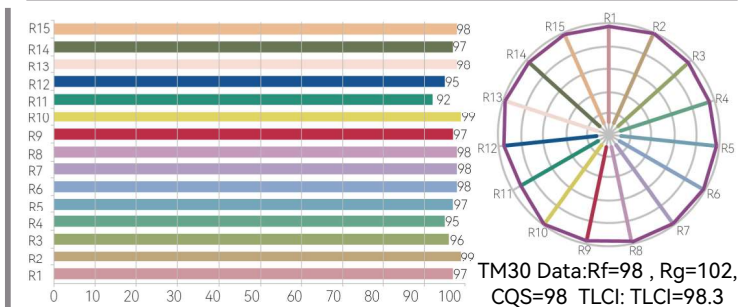

2835 TUNGSTEN COLOR SPECTRUM & WAVELENGTH CCT 2766K

2835 TUNGSTEN COLOR SPECTRUM & WAVELENGTH CCT 3152K