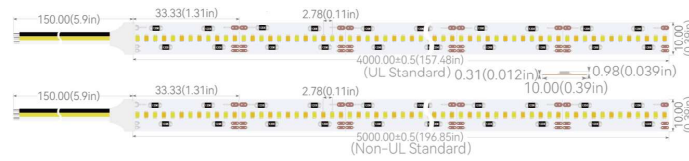

Dimension 2216 Hybrid, 360LEDs/m, DC24V, 10mm