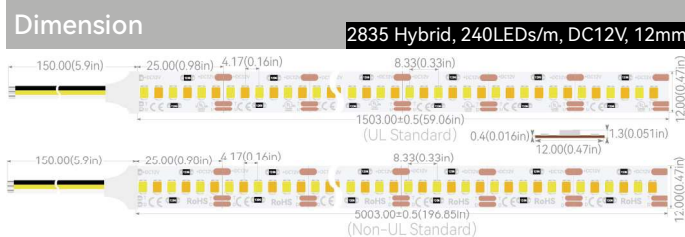

2835 Hybrid Single Row, 240LEDs/m, DC12V

Product Code: GLUA12CV012L0300BI03W240C3
Part No.: GLU-S2L0300BI240-12V
LED Qty.: 240pcs
Working Voltage: DC12V
Power: 43.2W/m
Current: 3.6A
Beam Angle: 120°
Dimension(UL Standard): 1500×12×1.3mm(59.06×0.47×0.051in.)
Dimension(Non-UL Standard): 5000×12×1.3mm(196.85×0.47×0.051in.)
Mini Cuttable Size: 25×12mm(0.98×0.47in.)
Operating Temperature: -20° C to +50° C
IP Grade: IP20
Standard Connector: 3Pin Bared cable
Standard Installation: 3M 9080HL Back adhesive
Life Span:50,000 Hrs
Certification: UL/CUL Listed, CE Compliant

12VDC Bi-color, DC12V

CCT Whites: 2000-10000K
Typical CCT Whites: 2800K(Tungsten)/6500K(Daylight)
CRI Whites: 95+(Tungsten)/95+(Daylight)
TLCI Whites: 95+(Tungsten)/95+(Daylight)
TM-30 Data Whites: Rf>95, Rg>102,CQS>97(Tungsten/Daylight)
Lumens (Typical): 1740(Tungsten)/1960(Daylight)