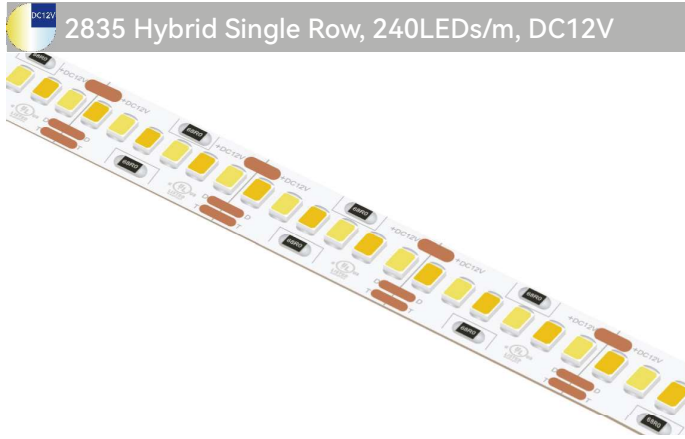

2835 Hybrid Single Row, 240LEDs/m, DC12V

Product Code: GLUA12CV012L0300BI03W240C3
Part No.: GLU-S2L0300BI240-12V
LED Qty.: 240pcs
Working Voltage: DC12V
Power: 43.2W/m
Current: 3.6A
Beam Angle: 120°
Dimension(UL Standard): 1500×12×1.3mm(59.06×0.47×0.051in.)
Dimension(Non-UL Standard): 5000×12×1.3mm(196.85×0.47×0.051in.)
Mini Cuttable Size: 25×12mm(0.98×0.47in.)
Operating Temperature: -20° C to +50° C
IP Grade: IP20
Standard Connector: 3Pin Bared cable
Standard Installation: 3M 9080HL Back adhesive
Life Span:50,000 Hrs
Certification: UL/CUL Listed, CE Compliant

12VDC Bi-color, DC12V

CCT Whites: 2000-10000K
Typical CCT Whites: 2800K(Tungsten)/6500K(Daylight)
CRI Whites: 95+(Tungsten)/95+(Daylight)
TLCI Whites: 95+(Tungsten)/95+(Daylight)
TM-30 Data Whites: Rf>95, Rg>102,CQS>97(Tungsten/Daylight)
Lumens (Typical): 1740(Tungsten)/1960(Daylight)

2835 Hybrid Single Row, 240LEDs/m, DC24V

Product Code: GLUA24CV012L0300BI06W240C3
Part No.: GLU-S2L0300BI240-24V
LED Qty.: 240pcs
Working Voltage: DC24V
Power: 43.2W/m
Current: 1.8A
Beam Angle: 120°
Dimension(UL Standard): 2500×12×1.3mm(98.43×0.39×0.051in.)
Dimension(Non-UL Standard): 5000×12×1.3mm(196.85×0.47×0.051in.)
Mini Cuttable Size: 50×12mm(1.97×0.47in.)
Operating Temperature: -20° C to +50° C
IP Grade: IP20
Standard Connector: 3Pin Bared cable
Standard Installation: 3M 9080HL Back adhesive
Life Span:50,000 Hrs
Certification: UL/CUL Listed, CE Compliant