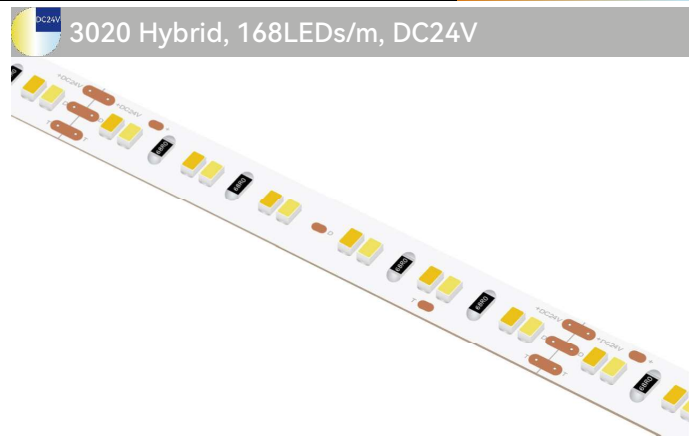

Product Code: GLUA12CV010L0400BI03W168C3
Part No.: GLU-S2L0400BI168-12V
LED Qty.: 168pcs
Working Voltage: DC12V
Power: 25.5W/m
Current: 2.13A
Beam Angle: 120°
Dimension(UL Standard): 2000×10×1.6mm(78.74×0.39×0.063in.)
Dimension(Non-UL Standard):5000×10×1.6mm(196.85×0.39×0.063in.)
Mini Cuttable Size: 35.71×10mm(1.41×0.39in.)
Operating Temperature: -20° C to +50° C
IP Grade: IP20
Standard Connector: 3Pin Bared cable
Standard Installation: 3M 9080HL Back adhesive
Life Span:50,000 Hrs
Certification: UL/CUL Listed, CE Compliant

12VDC Bi-color, DC12V
CCT Whites: 2000-10000K
Typic CCT Whites: 2800K(Tungsten)/6500K(Daylight)
CRI Whites: 95+(Tungsten)/95+(Daylight)
TLCI Whites: 95+(Tungsten)/95+(Daylight)
TM-30 Data Whites: Rf>95, Rg>102,CQS>97(Tungsten/Daylight)
Lumens (Typical): 970(Tungsten)/1100(Daylight)