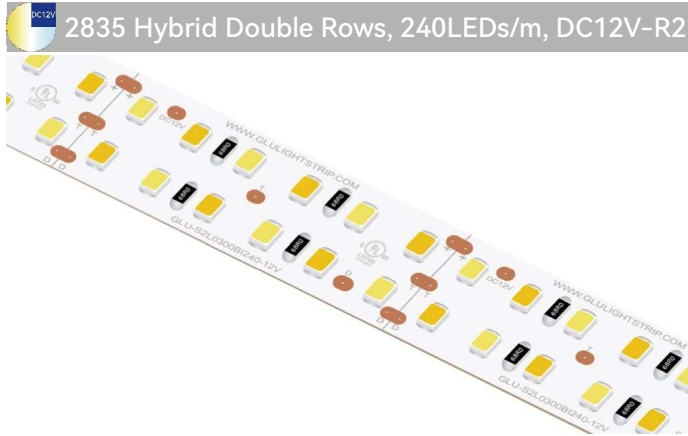

2835 Hybrid Single Row, 240LEDs/m, DC24V

Product Code: GLUA24CV012L0300BI06W240C3
 Part No.: GLU-S2L0300BI240-24V
 LED Qty.: 240pcs
 Working Voltage: DC24V
 Power: 43.2W/m
 Current: 1.8A
 Beam Angle: 120°
 Dimension(UL Standard): 2500×12×1.3mm(98.43×0.39×0.051in.)
 Dimension(Non-UL Standard): 5000×12×1.3mm(196.85×0.47×0.051in.)
 Mini Cuttable Size: 50×12mm(1.97×0.47in.)
 Operating Temperature: -20° C to +50° C
 IP Grade: IP20
 Standard Connector: 3Pin Bared cable
 Standard Installation: 3M 9080HL Back adhesive
 Life Span:50,000 Hrs
 Certification: UL/CUL Listed, CE Compliant

2835 Hybrid Single Row, 240LEDs/m, DC48V

Product Code: GLUA48CV012L0300BI12W240C3
Part No.: GLU-S2L0300BI240-48V
LED Qty.: 240pcs
Working Voltage: DC12V
Power: 43.2W/m
Current: 0.9A
Beam Angle: 120°
Dimension(UL Standard): 2500×12×1.3mm(98.43×0.47×0.051in.)
Dimension(Non-UL Standard): 5000×12×1.3mm(196.85×0.47×0.051in.)
Mini Cuttable Size: 100×12mm(3.94×0.47in.)
Operating Temperature: -20° C to +50° C
IP Grade: IP20
Standard Connector: 3Pin Bared cable
Standard Installation: 3M 9080HL Back adhesive
Life Span:50,000 Hrs
Certification: UL/CUL Listed, CE Compliant

Dimension 2835 Hybrid, 240LEDs/m, DC48V, 12mm

BARE WIRE

CINEMA Hybrid(Bi-color/CCT) Flex LED Strip Series

2835 Hybrid Multi-rows Series

Product Code: GLUA12CV016L0300BI03W240C3
Part No.: GLU-S2L0300BI240-12V
LED Qty.: 240pcs
Working Voltage: DC12V
Power: 33.6W/m
Current: 2.8A
Beam Angle: 120°
Dimension(UL Standard): 1500×16×1.3mm(59.06×0.63×0.051in.)
Dimension(Non-UL Standard): 4000×16×1.3mm(157.48×0.63×0.051in.)
Mini Cuttable Size: 50×16mm(1.97×0.63in.)
Operating Temperature: -20° C to +50° C
IP Grade: IP20
Standard Connector: 3Pin Bared cable
Standard Installation: 3M 9080HL Back adhesive
Life Span:50,000 Hrs
Certification: UL/CUL Listed, CE Compliant