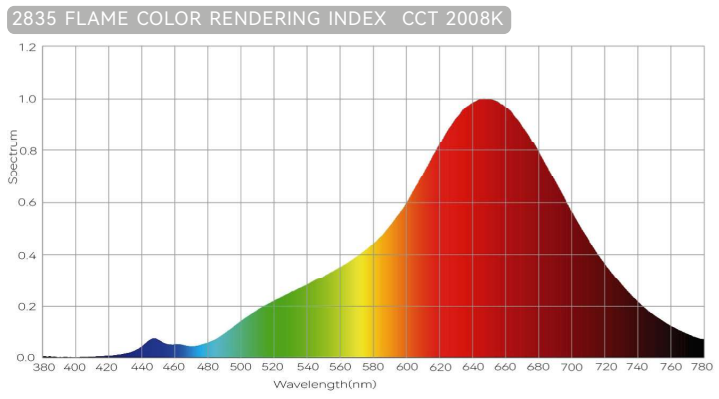

CINEMA Hybrid(Bi-Color/CCT) Flex LED Strip Series

CINEMA Hybrid/Bi-Color/CCT Flex LED Strip Series is the most popular led strip in our CINEMA strip family.

For the CINEMA Hybrid/Bi-Color/CCT Flex LED Strip Series use flame/tungsten CCT from 2000K-3500K, combined with daylight sources CCT from 5000K with 10000K and among, high CRI 95+, with full spectrum R1-R15 all above 90, all TLCI>95.

We offer different option with 2835/5730/3014/3020/2216 single Tungsten and Daylight combined version. Cuttable with DC12V, DC24V, DC48V and different density with single row and multi-rows for choice, with 120 degree view angle allows for soft, even output even at close distances. Extremely vrsatile, light-weight, color-correct, and economical make all these LED strip a hit with cinematographers and DOPs alike.

2835 FLAME COLOR SPECTRUM & WAVELENGTH CCT 2008K Ra=97.1