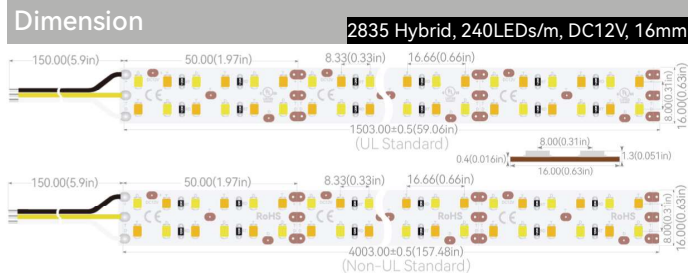

Product Code: GLUA12CV016L0300BI03W240C3
Part No.: GLU-S2L0300BI240-12V
LED Qty.: 240pcs
Working Voltage: DC12V
Power: 33.6W/m
Current: 2.8A
Beam Angle: 120°
Dimension(UL Standard): 1500×16×1.3mm(59.06×0.63×0.051in.)
Dimension(Non-UL Standard): 4000×16×1.3mm(157.48×0.63×0.051in.)
Mini Cuttable Size: 50×16mm(1.97×0.63in.)
Operating Temperature: -20° C to +50° C
IP Grade: IP20
Standard Connector: 3Pin Bared cable
Standard Installation: 3M 9080HL Back adhesive
Life Span:50,000 Hrs
Certification: UL/CUL Listed, CE Compliant

12VDC Bi-color, DC12V
CCT Whites: 2000-10000K
Typic CCT Whites: 2800K(Tungsten)/6500K(Daylight)
CRI Whites: 95+(Tungsten)/95+(Daylight)
TLCI Whites: 95+(Tungsten)/95+(Daylight)
TM-30 Data Whites: Rf>95, Rg>102,CQS>97(Tungsten/Daylight)
Lumens (Typical): 1380(Tungsten)/1550(Daylight)