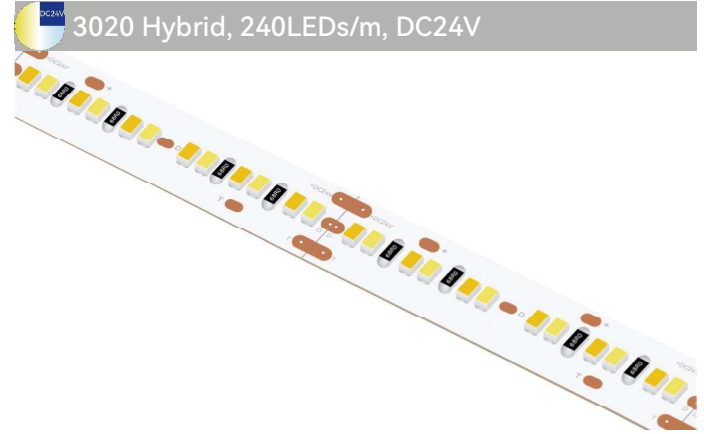

Product Code: GLUA12CV012L0400BI03W240C3
Part No.: GLU-S2L0400BI240-12V
LED Qty.: 240pcs
Working Voltage: DC12V
Power: 30.7W/m
Current: 2.56A
Beam Angle: 120°
Dimension(UL Standard): 2000×12×1.6mm(78.74×0.47×0.063in.)
Dimension(Non-UL Standard):5000×12×1.6mm(196.85×0.47×0.063in.)
Mini Cuttable Size: 25×12mm(0.98×0.47in.)
Operating Temperature: -20° C to +50° C
IP Grade: IP20
Standard Connector: 3Pin Bared cable
Standard Installation: 3M 9080HL Back adhesive
Life Span:50,000 Hrs
Certification: UL/CUL Listed, CE Compliant

12VDC Bi-color, DC12V
CCT Whites: 2000-10000K
Typic CCT Whites: 2800K(Tungsten)/6500K(Daylight)
CRI Whites: 95+(Tungsten)/95+(Daylight)
TLCI Whites: 95+(Tungsten)/95+(Daylight)
TM-30 Data Whites: Rf>95, Rg>102,CQS>97(Tungsten/Daylight)
Lumens (Typical): 1190(Tungsten)/1350(Daylight)