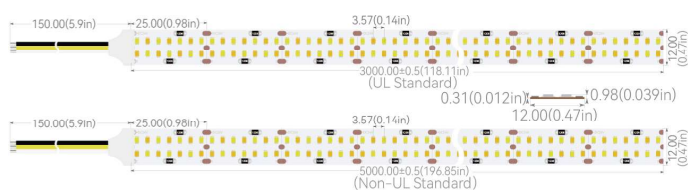

Dimension 2216 Hybrid, 560LEDs/m, DC24V, 12mm