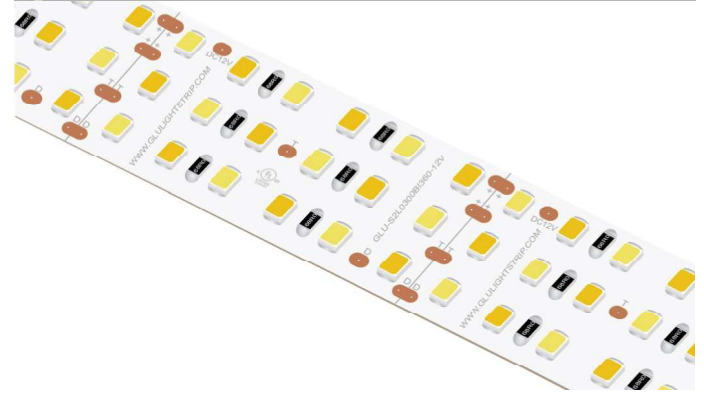

2835 Hybrid Triplex Rows, 360LEDs/m, DC12V-R3