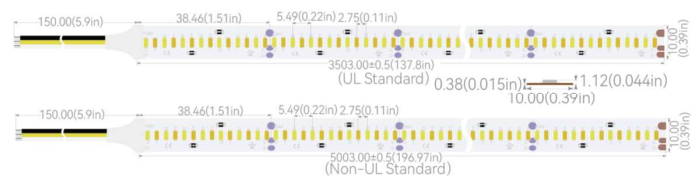

Dimension 3014 Hybrid, 364LEDs/m, DC24V, 10mm