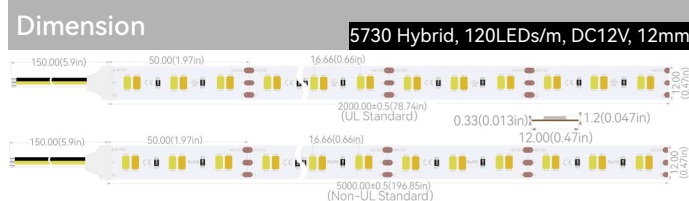

Product Code: GLUA12CV012L0700BI03W120C3
Part No.: GLU-S2L0700BI120-12V
LED Qty.: 120pcs
Working Voltage: DC12V
Power: 31.2W/m
Current: 2.6A
Beam Angle: 120°
Dimension(UL Standard): 2000×12×1.2mm(78.74×0.47×0.047in.)
Dimension(Non-UL Standard): 5000×12×1.2mm(196.85×0.47×0.047in.)
Mini Cuttable Size: 50×12mm(1.97×0.47in.)
Operating Temperature: -20° C to +50° C
IP Grade: IP20
Standard Connector: 3Pin Bared cable
Standard Installation: 3M 9080HL Back adhesive
Life Span:50,000 Hrs
Certification: UL/CUL Listed, CE Compliant

12VDC Bi-color, DC12V
CCT Whites: 2000-10000K
Typic CCT Whites: 2800K(Tungsten)/6500K(Daylight)
CRI Whites: 95+(Tungsten)/95+(Daylight)
TLCI Whites: 95+(Tungsten)/95+(Daylight)
TM-30 Data Whites: Rf>95, Rg>102,CQS>97(Tungsten/Daylight)
Lumens (Typical): 1250(Tungsten)/1410(Daylight)