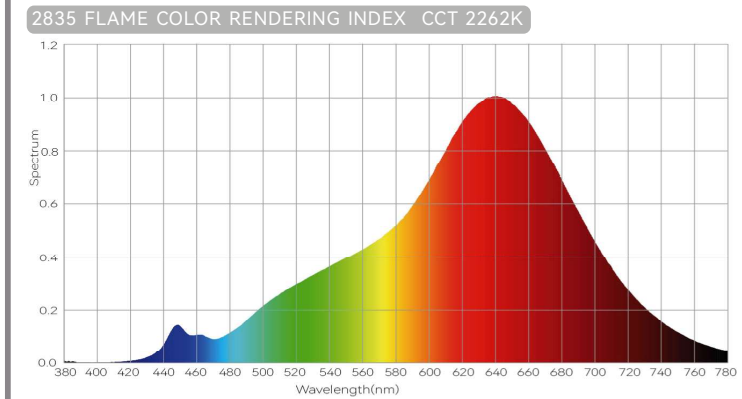

CINEMA Hybrid(Bi-Color/CCT) Flex LED Strip Series

CINEMA Hybrid/Bi-Color/CCT Flex LED Strip Series is the most popular led strip in our CINEMA strip family.

For the CINEMA Hybrid/Bi-Color/CCT Flex LED Strip Series use flame/tungsten CCT from 2000K-3500K, combined with daylight sources CCT from 5000K with 10000K and among, high CRI 95+, with full spectrum R1-R15 all above 90, all TLCI>95.

We offer different option with 2835/5730/3014/3020/2216 single Tungsten and Daylight combined version. Cuttable with DC12V, DC24V, DC48V and different density with single row and multi-rows for choice, with 120 degree view angle allows for soft, even output even at close distances. Extremely vrsatile, light-weight, color-correct, and economical make all these LED strip a hit with cinematographers and DOPs alike.

2835 FLAME COLOR SPECTRUM & WAVELENGTH CCT 2262K Ra=96.6