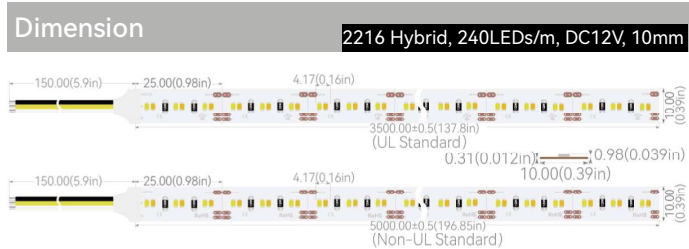

Product Code: GLUA12CV010L0600BI03W240C3
Part No.: GLU-S2L0600BI240-12V
LED Qty.: 240pcs
Working Voltage: DC12V
Power: 17.28W/m
Current: 1.44A
Beam Angle: 120°
Dimension(UL Standard): 3500×10×0.98mm(137.8×0.39×0.039in.)
Dimension(Non-UL Standard):5000×10×0.98mm(196.85×0.39×0.039in.)
Mini Cuttable Size: 25×10mm(0.98×0.39in.)
Operating Temperature: -20° C to +50° C
IP Grade: IP20
Standard Connector: 3Pin Bared cable
Standard Installation: 3M 9080HL Back adhesive
Life Span:50,000 Hrs
Certification: UL/CUL Listed, CE Compliant

12VDC Bi-color, DC12V
CCT Whites: 2000-10000K
Typic CCT Whites: 2800K(Tungsten)/6500K(Daylight)
CRI Whites: 95+(Tungsten)/95+(Daylight)
TLCI Whites: 95+(Tungsten)/95+(Daylight)
TM-30 Data Whites: Rf>95, Rg>102,CQS>97(Tungsten/Daylight)
Lumens (Typical): 690(Tungsten)/760(Daylight)