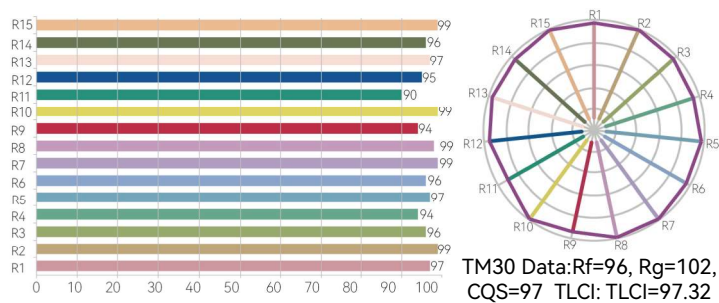

CINEMA Hybrid(Bi-Color/CCT) Flex LED Strip Series

CINEMA Hybrid/Bi-Color/CCT Flex LED Strip Series is the most popular led strip in our CINEMA strip family.

For the CINEMA Hybrid/Bi-Color/CCT Flex LED Strip Series use flame/tungsten CCT from 2000K-3500K, combined with daylight sources CCT from 5000K with 10000K and among, high CRI 95+, with full spectrum R1-R15 all above 90, all TLCI>95.

We offer different option with 2835/5730/3014/3020/2216 single Tungsten and Daylight combined version. Cuttable with DC12V, DC24V, DC48V and different density with single row and multi-rows for choice, with 120 degree view angle allows for soft, even output even at close distances. Extremely vrsatile, light-weight, color-correct, and economical make all these LED strip a hit with cinematographers and DOPs alike.

2835 FLAME COLOR SPECTRUM & WAVELENGTH CCT 2008K Ra=97.1

2835 FLAME COLOR SPECTRUM & WAVELENGTH CCT 2262K Ra=96.6