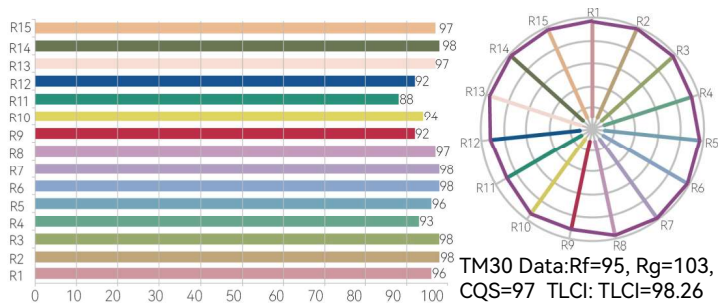

2835 BLUE DAYLIGHT COLOR RENDERING INDEX CCT 10518K