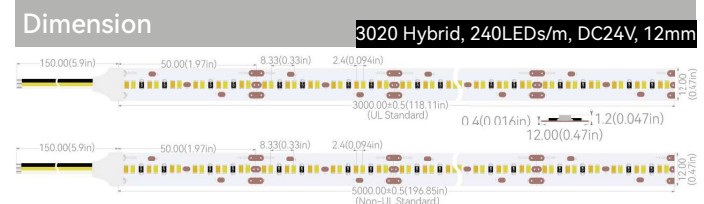

Product Code: GLUA24CV012L0400BI06W240C3
Part No.: GLU-S2L0500BI240-24V
LED Qty.:240pcs
Working Voltage: DC24V
Power: 30.7W/m
Current: 1.28A
Beam Angle: 120°
Dimension(UL Standard): 3000×12×1.6mm(118.11×0.47×0.063in.)
Dimension(Non-UL Standard):5000×12×1.6mm(196.85×0.47×0.063in.)
Mini Cuttable Size: 50×12mm(1.97×0.47in.)
Operating Temperature: -20° C to +50° C
IP Grade: IP20
Standard Connector: 3Pin Bared cable
Standard Installation: 3M 9080HL Back adhesive
Life Span:50,000 Hrs
Certification: UL/CUL Listed, CE Compliant

24VDC Bi-color, DC24V
CCT Whites: 2000-10000K
Typic CCT Whites: 2800K(Tungsten)/6500K(Daylight)
CRI Whites: 95+(Tungsten)/95+(Daylight)
TLCI Whites: 95+(Tungsten)/95+(Daylight)
TM-30 Data Whites: Rf>95, Rg>102,CQS>97(Tungsten/Daylight)
Lumens (Typical): 1190(Tungsten)/1350(Daylight)