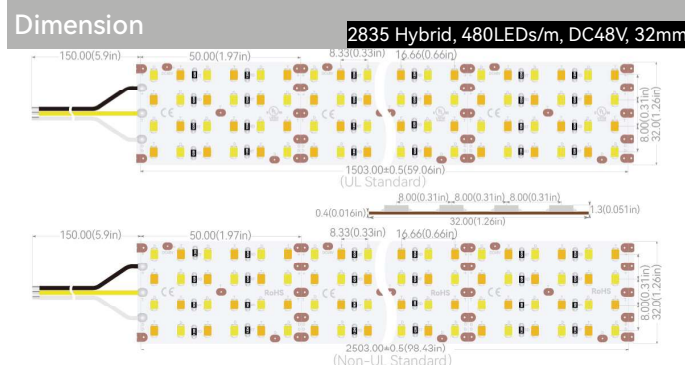

Product Code: GLUA48CV032L0300BI12W480C3
Part No.: GLU-S2L0300BI480-48V
LED Qty.: 480pcs
Working Voltage: DC48V
Power: 61.4W/m
Current: 1.28A
Beam Angle: 120°
Dimension(UL Standard): 1500×32×1.3mm(59.06×1.26×0.051in.)
Dimension(Non-UL Standard): 2500×32×1.3mm(98.43×1.26×0.051in.)
Mini Cuttable Size: 50×32mm(1.97×1.26in.)
Operating Temperature: -20° C to +50° C
IP Grade: IP20
Standard Connector: 3Pin Bared cable
Standard Installation: 3M 9080HL Back adhesive
Life Span:50,000 Hrs
Certification: UL/CUL Listed, CE Compliant

48VDC Bi-color, DC48V
CCT Whites: 2000-10000K
Typic CCT Whites: 2800K(Tungsten)/6500K(Daylight)
CRI Whites: 95+(Tungsten)/95+(Daylight)
TLCI Whites: 95+(Tungsten)/95+(Daylight)
TM-30 Data Whites: Rf>95, Rg>102,CQS>97(Tungsten/Daylight)
Lumens (Typical): 2530(Tungsten)/2850(Daylight)