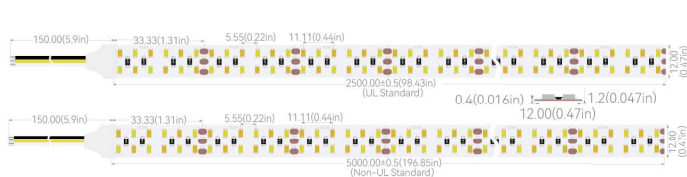

Dimension 3020 Hybrid, 360LEDs/m, DC24V, 12mm