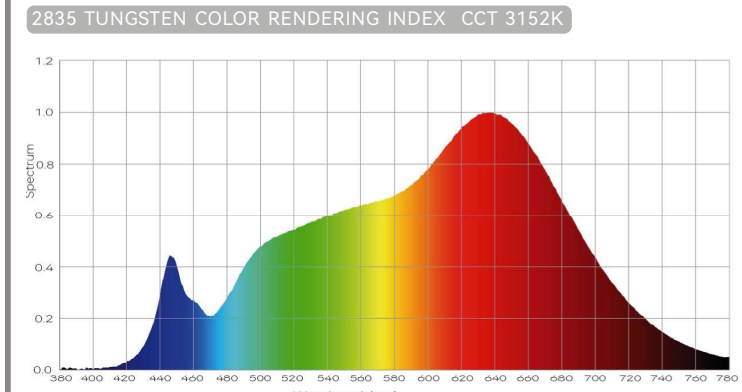

2835 TUNGSTEN COLOR SPECTRUM & WAVELENGTH CCT 3152K