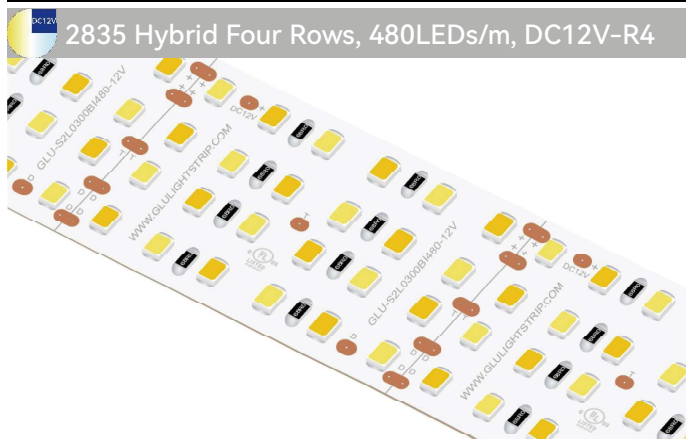

Product Code: GLUA12CV032L0300BI03W480C3
Part No.: GLU-S2L0300BI480-12V
LED Qty.: 480pcs
Working Voltage: DC12V
Power: 61.4W/m
Current: 5.12A
Beam Angle: 120°
Dimension(UL Standard): 1000×32×1.3mm(39.37×1.26×0.051in.)
Dimension(Non-UL Standard): 2500×32×1.3mm(98.43×1.26×0.051in.)
Mini Cuttable Size: 50×32mm(1.97×1.26in.)
Operating Temperature: -20° C to +50° C
IP Grade: IP20
Standard Connector: 3Pin Bared cable
Standard Installation: 3M 9080HL Back adhesive
Life Span:50,000 Hrs
Certification: UL/CUL Listed, CE Compliant

12VDC Bi-color, DC12V
CCT Whites: 2000-10000K
Typic CCT Whites: 2800K(Tungsten)/6500K(Daylight)
CRI Whites: 95+(Tungsten)/95+(Daylight)
TLCI Whites: 95+(Tungsten)/95+(Daylight)
TM-30 Data Whites: Rf>95, Rg>102,CQS>97(Tungsten/Daylight)
Lumens (Typical): 2530(Tungsten)/2850(Daylight)

Product Code: GLUA24CV032L0300BI06W480C3
Part No.: GLU-S2L0300BI480-24V
LED Qty.: 480pcs
Working Voltage: DC24V
Power: 61.4W/m
Current: 2.56A
Beam Angle: 120°
Dimension(UL Standard): 1500×32×1.3mm(59.06×1.26×0.051in.)
Dimension(Non-UL Standard): 2500×32×1.3mm(98.43×1.26×0.051in.)
Mini Cuttable Size: 50×32mm(1.97×1.26in.)
Operating Temperature: -20° C to +50° C
IP Grade: IP20
Standard Connector: 3Pin Bared cable
Standard Installation: 3M 9080HL Back adhesive
Life Span:50,000 Hrs
Certification: UL/CUL Listed, CE Compliant

24VDC Bi-color, DC24V
CCT Whites: 2000-10000K
Typic CCT Whites: 2800K(Tungsten)/6500K(Daylight)
CRI Whites: 95+(Tungsten)/95+(Daylight)
TLCI Whites: 95+(Tungsten)/95+(Daylight)
TM-30 Data Whites: Rf>95, Rg>102,CQS>97(Tungsten/Daylight)
Lumens (Typical): 2530(Tungsten)/2850(Daylight)