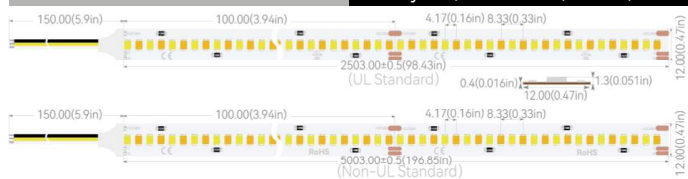

Dimension 2835 Hybrid, 240LEDs/m, DC48V, 12mm