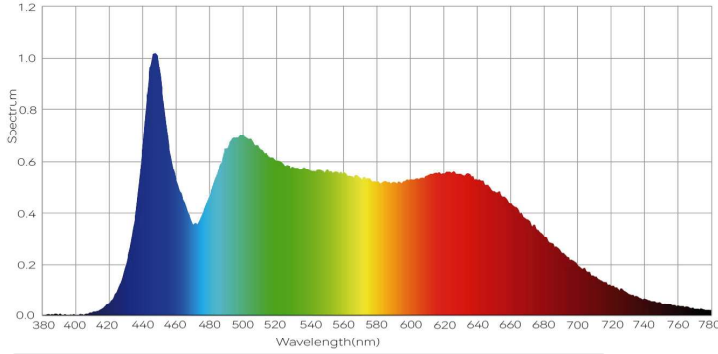

CINEMA Hybrid(Bi-Color/CCT) Flex LED Strip Series