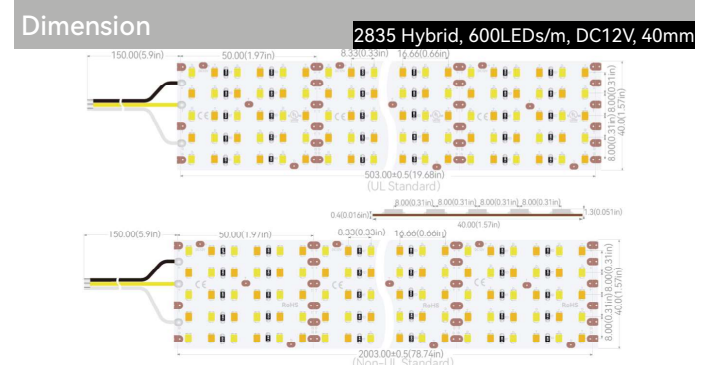

Product Code: GLUA12CV040L0300BI03W600C3
Part No.: GLU-S2L0300BI600-12V
LED Qty.: 600pcs
Working Voltage: DC12V
Power: 84W/m
Current: 7A
Beam Angle: 120°
Dimension(UL Standard): 500×40×1.3mm(19.68×1.57×0.051in.)
Dimension(Non-UL Standard): 2000×40×1.3mm(78.74×1.57×0.051in.)
Mini Cuttable Size: 50×40mm(1.97×1.57in.)
Operating Temperature: -20° C to +50° C
IP Grade: IP20
Standard Connector: 3Pin Bared cable
Standard Installation: 3M 9080HL Back adhesive
Life Span:50,000 Hrs
Certification: UL/CUL Listed, CE Compliant

12VDC Bi-color, DC12V
CCT Whites: 2000-10000K
Typic CCT Whites: 2800K(Tungsten)/6500K(Daylight)
CRI Whites: 95+(Tungsten)/95+(Daylight)
TLCI Whites: 95+(Tungsten)/95+(Daylight)
TM-30 Data Whites: Rf>95, Rg>102,CQS>97(Tungsten/Daylight)
Lumens (Typical): 3440(Tungsten)/3880(Daylight)