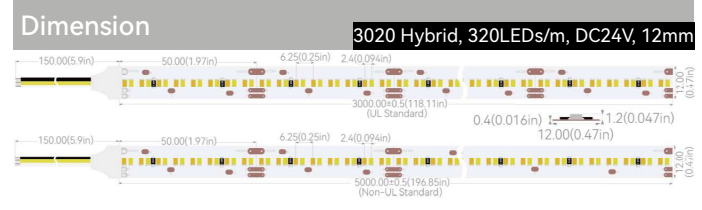

Product Code: GLUA24CV012L0400BI08W320C3
Part No.: GLU-S2L0500BI320-24V
LED Qty.:320pcs
Working Voltage: DC24V
Power: 33.6W/m
Current: 1.4A
Beam Angle: 120°
Dimension(UL Standard): 3000×12×1.6mm(118.11×0.47×0.063in.)
Dimension(Non-UL Standard):5000×12×1.6mm(196.85×0.47×0.063in.)
Mini Cuttable Size: 50×10mm(1.97×0.39in.)
Operating Temperature: -20° C to +50° C
IP Grade: IP20
Standard Connector: 3Pin Bared cable
Standard Installation: 3M 9080HL Back adhesive
Life Span:50,000 Hrs
Certification: UL/CUL Listed, CE Compliant

24VDC Bi-color, DC24V
CCT Whites: 2000-10000K
Typic CCT Whites: 2800K(Tungsten)/6500K(Daylight)
CRI Whites: 95+(Tungsten)/95+(Daylight)
TLCI Whites: 95+(Tungsten)/95+(Daylight)
TM-30 Data Whites: Rf>95, Rg>102,CQS>97(Tungsten/Daylight)
Lumens (Typical): 1710(Tungsten)/1940(Daylight)