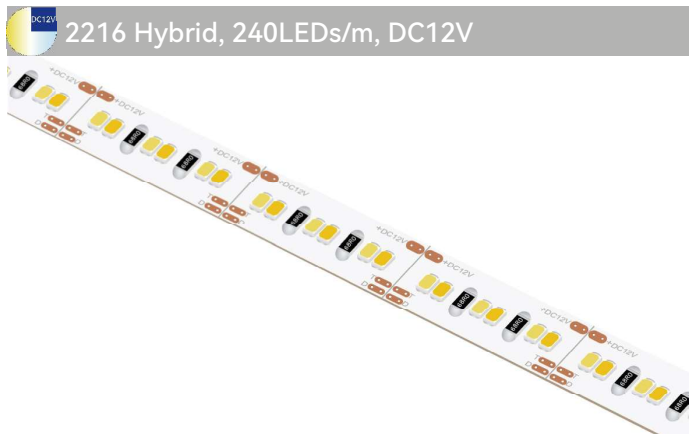

Product Code: GLUA12CV010L0600BI03W240C3
Part No.: GLU-S2L0600BI240-12V
LED Qty.: 240pcs
Working Voltage: DC12V
Power: 17.28W/m
Current: 1.44A
Beam Angle: 120°
Dimension(UL Standard): 3500×10×0.98mm(137.8×0.39×0.039in.)
Dimension(Non-UL Standard):5000×10×0.98mm(196.85×0.39×0.039in.)
Mini Cuttable Size: 25×10mm(0.98×0.39in.)
Operating Temperature: -20° C to +50° C
IP Grade: IP20
Standard Connector: 3Pin Bared cable
Standard Installation: 3M 9080HL Back adhesive
Life Span:50,000 Hrs
Certification: UL/CUL Listed, CE Compliant

12VDC Bi-color, DC12V
CCT Whites: 2000-10000K
Typic CCT Whites: 2800K(Tungsten)/6500K(Daylight)
CRI Whites: 95+(Tungsten)/95+(Daylight)
TLCI Whites: 95+(Tungsten)/95+(Daylight)
TM-30 Data Whites: Rf>95, Rg>102,CQS>97(Tungsten/Daylight)
Lumens (Typical): 690(Tungsten)/760(Daylight)

Product Code: GLUA24CV010L0600BI06W240C3
Part No.: GLU-S2L0600BI240-24V
LED Qty.:240pcs
Working Voltage: DC24V
Power: 17.28W/m
Current: 0.72A
Beam Angle: 120°
Dimension(UL Standard): 5000×10×0.98mm(196.85×0.39×0.039in.)
Dimension(Non-UL Standard):5000×10×0.98mm(196.85×0.39×0.039in.)
Mini Cuttable Size: 50×10mm(1.97×0.39in.)
Operating Temperature: -20° C to +50° C
IP Grade: IP20
Standard Connector: 3Pin Bared cable
Standard Installation: 3M 9080HL Back adhesive
Life Span:50,000 Hrs
Certification: UL/CUL Listed, CE Compliant

24VDC Bi-color, DC24V
CCT Whites: 2000-10000K
Typic CCT Whites: 2800K(Tungsten)/6500K(Daylight)
CRI Whites: 95+(Tungsten)/95+(Daylight)
TLCI Whites: 95+(Tungsten)/95+(Daylight)
TM-30 Data Whites: Rf>95, Rg>102,CQS>97(Tungsten/Daylight)
Lumens (Typical): 690(Tungsten)/760(Daylight)