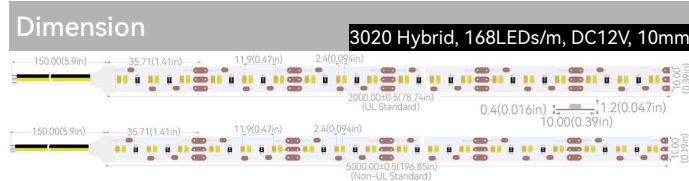

Product Code: GLUA12CV010L0400BI03W168C3
Part No.: GLU-S2L0400BI168-12V
LED Qty.: 168pcs
Working Voltage: DC12V
Power: 25.5W/m
Current: 2.13A
Beam Angle: 120°
Dimension(UL Standard): 2000×10×1.6mm(78.74×0.39×0.063in.)
Dimension(Non-UL Standard):5000×10×1.6mm(196.85×0.39×0.063in.)
Mini Cuttable Size: 35.71×10mm(1.41×0.39in.)
Operating Temperature: -20° C to +50° C
IP Grade: IP20
Standard Connector: 3Pin Bared cable
Standard Installation: 3M 9080HL Back adhesive
Life Span:50,000 Hrs
Certification: UL/CUL Listed, CE Compliant

12VDC Bi-color, DC12V
CCT Whites: 2000-10000K
Typic CCT Whites: 2800K(Tungsten)/6500K(Daylight)
CRI Whites: 95+(Tungsten)/95+(Daylight)
TLCI Whites: 95+(Tungsten)/95+(Daylight)
TM-30 Data Whites: Rf>95, Rg>102,CQS>97(Tungsten/Daylight)
Lumens (Typical): 970(Tungsten)/1100(Daylight)