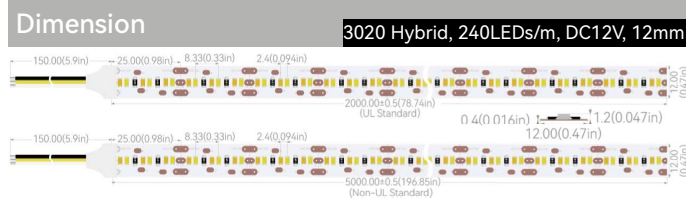

Product Code: GLUA12CV012L0400BI03W240C3
Part No.: GLU-S2L0400BI240-12V
LED Qty.: 240pcs
Working Voltage: DC12V
Power: 30.7W/m
Current: 2.56A
Beam Angle: 120°
Dimension(UL Standard): 2000×12×1.6mm(78.74×0.47×0.063in.)
Dimension(Non-UL Standard):5000×12×1.6mm(196.85×0.47×0.063in.)
Mini Cuttable Size: 25×12mm(0.98×0.47in.)
Operating Temperature: -20° C to +50° C
IP Grade: IP20
Standard Connector: 3Pin Bared cable
Standard Installation: 3M 9080HL Back adhesive
Life Span:50,000 Hrs
Certification: UL/CUL Listed, CE Compliant

12VDC Bi-color, DC12V
CCT Whites: 2000-10000K
Typic CCT Whites: 2800K(Tungsten)/6500K(Daylight)
CRI Whites: 95+(Tungsten)/95+(Daylight)
TLCI Whites: 95+(Tungsten)/95+(Daylight)
TM-30 Data Whites: Rf>95, Rg>102,CQS>97(Tungsten/Daylight)
Lumens (Typical): 1190(Tungsten)/1350(Daylight)