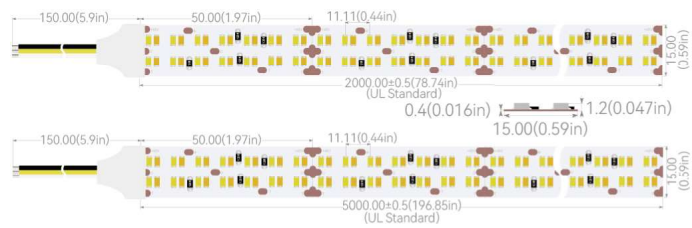

Dimension 3020 Hybrid, 360LEDs/m, DC48V, 12mm