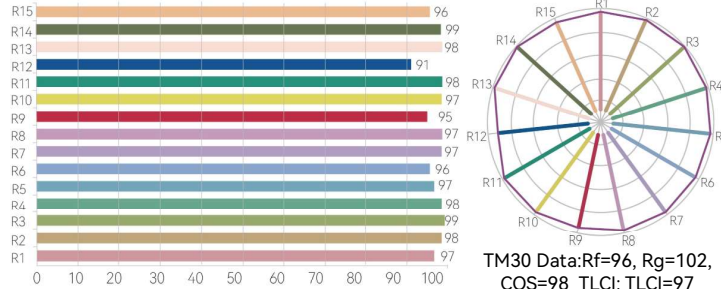

5730 DAYLIGHT COLOR RENDERING INDEX CCT 6560K Ra=97.7