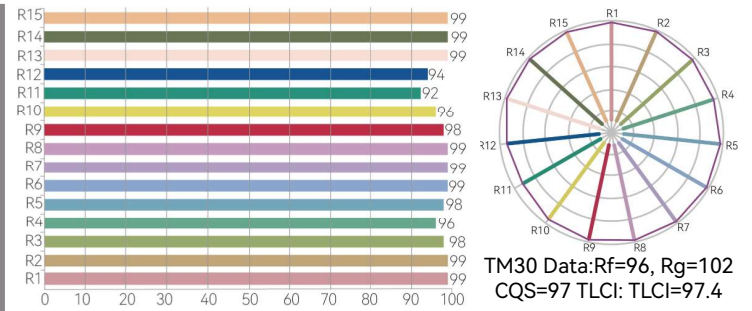

2835DAYLIGHT COLOR RENDERING INDEX CCT 6498K

CINEMA Hybrid(Bi-Color/CCT) Flex LED Strip Series