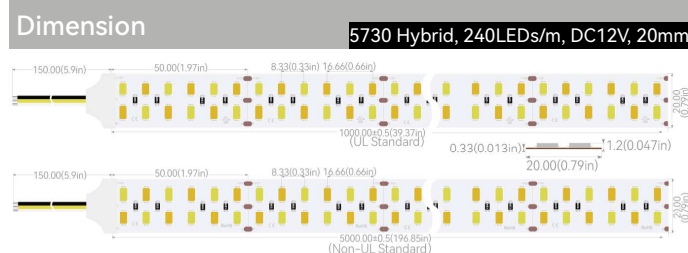

Product Code: GLUA12CV020L0700BI03W240C3
Part No.: GLU-S2L0700BI240-12V
LED Qty.: 240pcs
Working Voltage: DC12V
Power: 51.8W/m
Current: 4.32A
Beam Angle: 120°
Dimension(UL Standard): 1000×20×1.2mm(39.37×0.79×0.047in.)
Dimension(Non-UL Standard): 5000×20×1.2mm(196.85×0.79×0.047in.)
Mini Cuttable Size: 50×20mm(1.97×0.79in.)
Operating Temperature: -20° C to +50° C
IP Grade: IP20
Standard Connector: 3Pin Bared cable
Standard Installation: 3M 9080HL Back adhesive
Life Span:50,000 Hrs
Certification: UL/CUL Listed, CE Compliant

12VDC Bi-color, DC12V
CCT Whites: 2000-10000K
Typic CCT Whites: 2800K(Tungsten)/6500K(Daylight)
CRI Whites: 95+(Tungsten)/95+(Daylight)
TLCI Whites: 95+(Tungsten)/95+(Daylight)
TM-30 Data Whites: Rf>95, Rg>102,CQS>97(Tungsten/Daylight)
Lumens (Typical): 2030(Tungsten)/2410(Daylight)