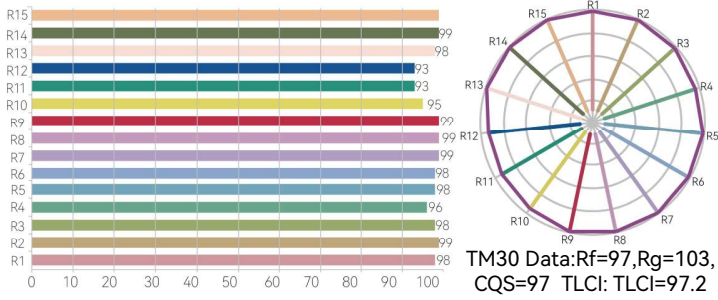

CINEMA Hybrid(Bi-Color/CCT) Flex LED Strip Series

2835 DAYLIGHT COLOR RENDERING INDEX CCT 5653K