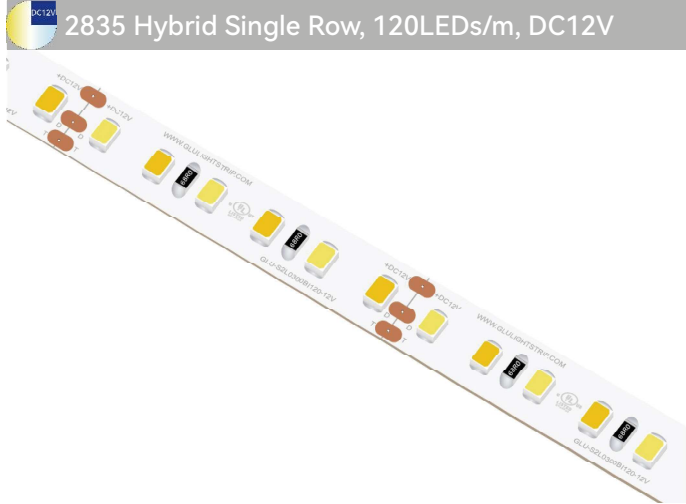

Product Code: GLUA12CV010L0300BI03W120C3
 Part No.: GLU-S2L0300BI120-12V
 LED Qty.: 120pcs
 Working Voltage: DC12V
 Power: 24W/m
 Current: 2A
 Beam Angle: 120°
 Dimension(UL Standard): 2500×10×1.3mm(98.43×0.39×0.051in.)
 Dimension(Non-UL Standard): 5000×10×1.3mm(196.85×0.39×0.051in.)
 Mini Cuttable Size: 50×10mm(1.97×0.39in.)
 Operating Temperature: -20° C to +50° C
 IP Grade: IP20
 Standard Connector: 3Pin Bared cable
 Standard Installation: 3M 9080HL Back adhesive
 Life Span:50,000 Hrs
 Certification: UL/CUL Listed, CE Compliant

Product Code: GLUA24CV010L0300BI06W120C3
 Part No.: GLU-S2L0300BI120-24V
 LED Qty.: 120pcs
 Working Voltage: DC24V
 Power: 24W/m
 Current: 1A
 Beam Angle: 120°
 Dimension(UL Standard): 4000×10×1.3mm(157.48×0.39×0.051in.)
 Dimension(Non-UL Standard): 5000×10×1.3mm(196.85×0.39×0.051in.)
 Mini Cuttable Size: 100×10mm(3.94×0.39in.)
 Operating Temperature: -20° C to +50° C
 IP Grade: IP20
 Standard Connector: 3Pin Bared cable
 Standard Installation: 3M 9080HL Back adhesive
 Life Span:50,000 Hrs
 Certification: UL/CUL Listed, CE Compliant

2835 Hybrid Single Row, 168LEDs/m, DC24V

Product Code: GLUA24CV010L0300BI06W168C3
 Part No.: GLU-S2L0300BI168-24V
 LED Qty.: 168pcs
 Working Voltage: DC24V
 Power: 28W/m
 Current: 1.17A
 Beam Angle: 120°
 Dimension(UL Standard): 3500×10×1.3mm(137.8×0.39×0.051in.)
 Dimension(Non-UL Standard): 5000×10×1.3mm(196.85×0.39×0.051in.)
 Mini Cuttable Size: 71.43×10mm(2.81×0.39in.)
 Operating Temperature: -20° C to +50° C
 IP Grade: IP20
 Standard Connector: 3Pin Bared cable
 Standard Installation: 3M 9080HL Back adhesive
 Life Span:50,000 Hrs
 Certification: UL/CUL Listed, CE Compliant