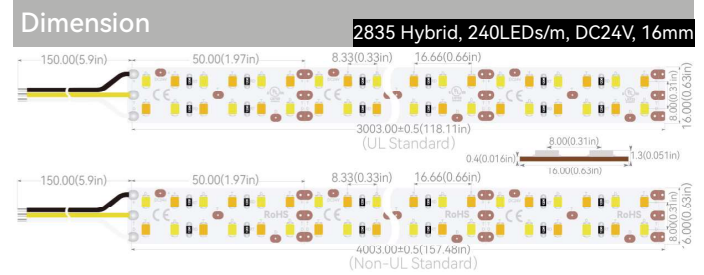

Product Code: GLUA24CV016L0300BI06W240C3
Part No.: GLU-S2L0300BI240-24V
LED Qty.: 240pcs
Working Voltage: DC24V
Power: 33.6W/m
Current: 1.4A
Beam Angle: 120°
Dimension(UL Standard): 3000×16×1.3mm(118.11×0.63×0.051in.)
Dimension(Non-UL Standard): 4000×16×1.3mm(157.48×0.63×0.051in.)
Mini Cuttable Size: 50×16mm(1.97×0.63in.)
Operating Temperature: -20° C to +50° C
IP Grade: IP20
Standard Connector: 3Pin Bared cable
Standard Installation: 3M 9080HL Back adhesive
Life Span:50,000 Hrs
Certification: UL/CUL Listed, CE Compliant

24VDC Bi-color, DC24V
CCT Whites: 2000-10000K
Typic CCT Whites: 2800K(Tungsten)/6500K(Daylight)
CRI Whites: 95+(Tungsten)/95+(Daylight)
TLCI Whites: 95+(Tungsten)/95+(Daylight)
TM-30 Data Whites: Rf>95, Rg>102,CQS>97(Tungsten/Daylight)
Lumens (Typical): 1380(Tungsten)/1550(Daylight)