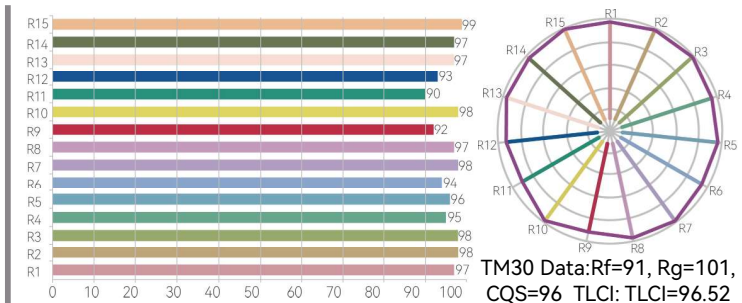

CINEMA Hybrid(Bi-Color/CCT) Flex LED Strip Series

CINEMA Hybrid/Bi-Color/CCT Flex LED Strip Series is the most popular led strip in our CINEMA strip family.

For the CINEMA Hybrid/Bi-Color/CCT Flex LED Strip Series use flame/tungsten CCT from 2000K-3500K, combined with daylight sources CCT from 5000K with 10000K and among, high CRI 95+, with full spectrum R1-R15 all above 90, all TLCI>95.

We offer different option with 2835/5730/3014/3020/2216 single Tungsten and Daylight combined version. Cuttable with DC12V, DC24V, DC48V and different density with single row and multi-rows for choice, with 120 degree view angle allows for soft, even output even at close distances. Extremely vrsatile, light-weight, color-correct, and economical make all these LED strip a hit with cinematographers and DOPs alike.

2835 FLAME COLOR SPECTRUM & WAVELENGTH CCT 2008K Ra=97.1

2835 FLAME COLOR SPECTRUM & WAVELENGTH CCT 2262K Ra=96.6