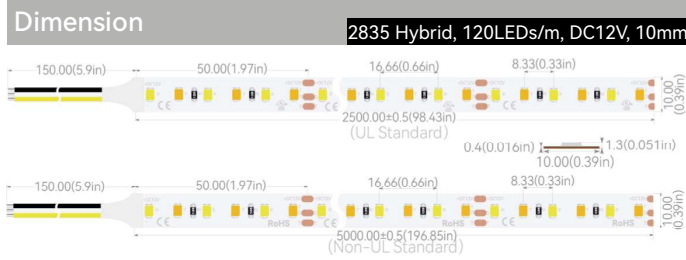

5730 DAYLIGHT COLOR SPECTRUM & WAVELENGTH CCT 6560K Ra=97.7

Special Remarks:

1. Due to tolerance of testing equipment, the actual parameters may have difference with the parameters in this catalogue.
2. The parameters of current, power, lumen etc. is based on 1 meter.
3. High Power! Using with heat dissipation device is recommended. Do not long time working with full color!
4. For parameters mentioned with UL means product made with UL Certification, Non-UL is the product not asked for UL Certification.
5. The parameters of product are subject to changes without prior notice.

Product Code: GLUA12CV010L0300BI03W120C3
 Part No.: GLU-S2L0300BI120-12V
 LED Qty.: 120pcs
 Working Voltage: DC12V
 Power: 24W/m
 Current: 2A
 Beam Angle: 120°
 Dimension(UL Standard): 2500×10×1.3mm(98.43×0.39×0.051in.)
 Dimension(Non-UL Standard): 5000×10×1.3mm(196.85×0.39×0.051in.)
 Mini Cuttable Size: 50×10mm(1.97×0.39in.)
 Operating Temperature: -20° C to +50° C
 IP Grade: IP20
 Standard Connector: 3Pin Bared cable
 Standard Installation: 3M 9080HL Back adhesive
 Life Span:50,000 Hrs
 Certification: UL/CUL Listed, CE Compliant

Product Code: GLUA24CV010L0300BI06W120C3
 Part No.: GLU-S2L0300BI120-24V
 LED Qty.: 120pcs
 Working Voltage: DC24V
 Power: 24W/m
 Current: 1A
 Beam Angle: 120°
 Dimension(UL Standard): 4000×10×1.3mm(157.48×0.39×0.051in.)
 Dimension(Non-UL Standard): 5000×10×1.3mm(196.85×0.39×0.051in.)
 Mini Cuttable Size: 100×10mm(3.94×0.39in.)
 Operating Temperature: -20° C to +50° C
 IP Grade: IP20
 Standard Connector: 3Pin Bared cable
 Standard Installation: 3M 9080HL Back adhesive
 Life Span:50,000 Hrs
 Certification: UL/CUL Listed, CE Compliant