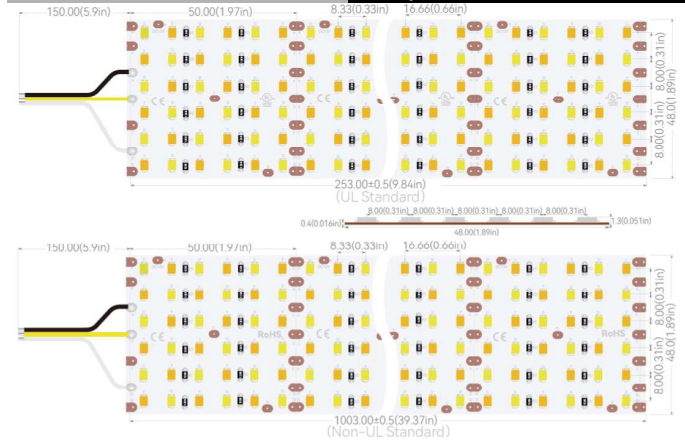

Dimension 2835 Hybrid, 720LEDs/m, DC12V, 48mm

BARE WIRE