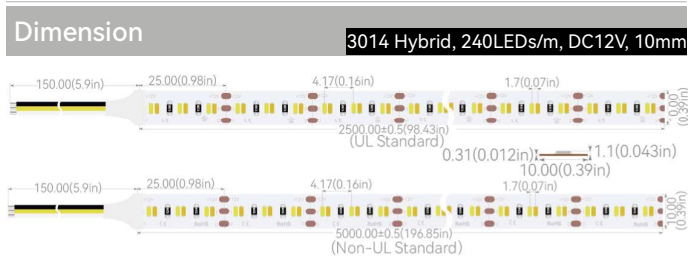

Product Code: GLUA12CV010L0500BI03W240C3
Part No.: GLU-S2L0500BI240-12V
LED Qty.: 240pcs
Working Voltage: DC12V
Power: 24W/m
Current: 2A
Beam Angle: 120°
Dimension(UL Standard): 2500×10×1.1mm(98.43×0.39×0.043in.)
Dimension(Non-UL Standard):5000×10×1.1mm(196.85×0.39×0.043in.)
Mini Cuttable Size: 25×10mm(0.98×0.39in.)
Operating Temperature: -20° C to +50° C
IP Grade: IP20
Standard Connector: 3Pin Bared cable
Standard Installation: 3M 9080HL Back adhesive
Life Span:50,000 Hrs
Certification: UL/CUL Listed, CE Compliant

12VDC Bi-color, DC12V
CCT Whites: 2000-10000K
Typic CCT Whites: 2800K(Tungsten)/6500K(Daylight)
CRI Whites: 95+(Tungsten)/95+(Daylight)
TLCI Whites: 95+(Tungsten)/95+(Daylight)
TM-30 Data Whites: Rf>95, Rg>102,CQS>97(Tungsten/Daylight)
Lumens (Typical): 690(Tungsten)/995(Daylight)