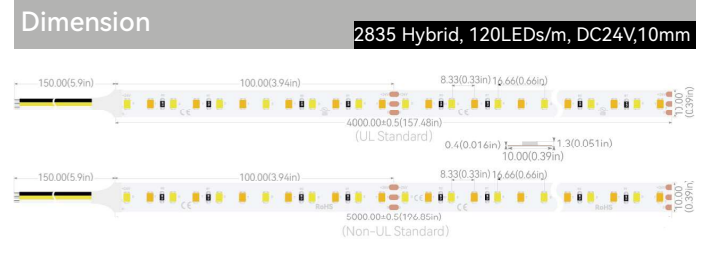

Product Code: GLUA24CV010L0300BI06W120C3
Part No.: GLU-S2L0300BI120-24V
LED Qty.: 120pcs
Working Voltage: DC24V
Power: 24W/m
Current: 1A
Beam Angle: 120°
Dimension(UL Standard): 4000×10×1.3mm(157.48×0.39×0.051in.)
Dimension(Non-UL Standard): 5000×10×1.3mm(196.85×0.39×0.051in.)
Mini Cuttable Size: 100×10mm(3.94×0.39in.)
Operating Temperature: -20° C to +50° C
IP Grade: IP20
Standard Connector: 3Pin Bared cable
Standard Installation: 3M 9080HL Back adhesive
Life Span:50,000 Hrs
Certification: UL/CUL Listed, CE Compliant

24VDC Bi-color, DC24V
CCT Whites: 2000-10000K
Typical CCT Whites: 2800K(Tungsten)/6500K(Daylight)
CRI Whites: 95+(Tungsten)/95+(Daylight)
TLCI Whites: 95+(Tungsten)/95+(Daylight)
TM-30 Data Whites: Rf>95, Rg>102,CQS>97(Tungsten/Daylight)
Lumens (Typical): 960(Tungsten)/1080(Daylight)