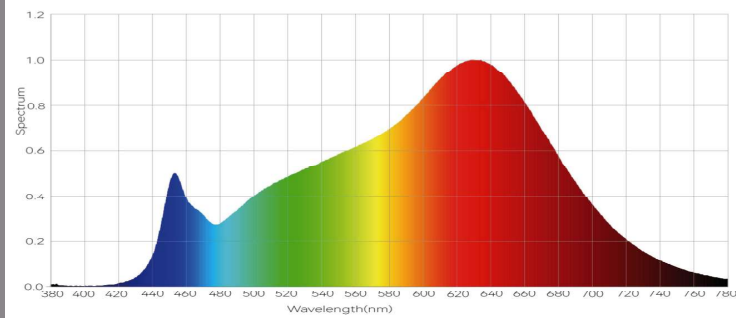

CINEMA Hybrid(Bi-Color/CCT) Flex LED Strip Series