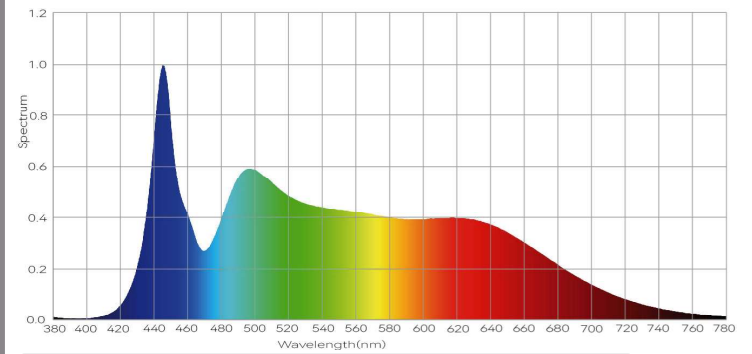

2835 BLUE DAYLIGHT COLOR RENDERING INDEX CCT 10518K