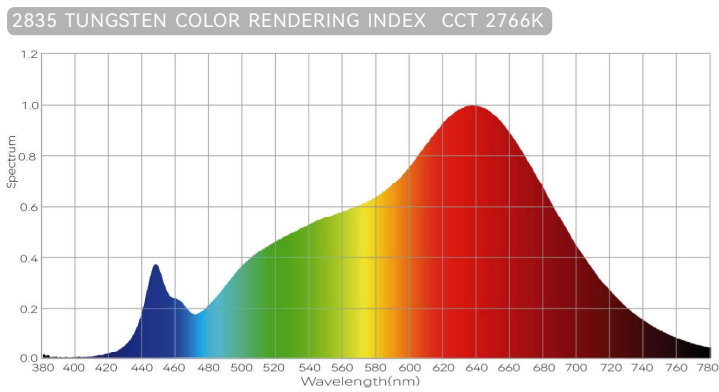

2835 TUNGSTEN COLOR SPECTRUM & WAVELENGTH CCT 2766K