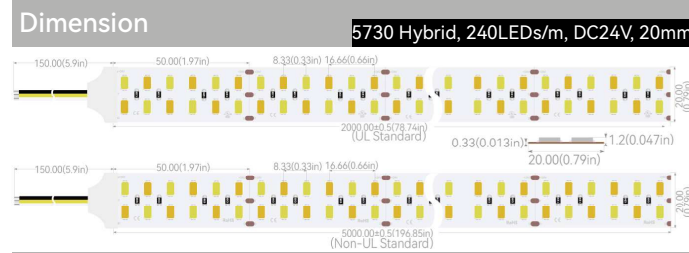

Product Code: GLUA24CV012L0700BI06W240C3
Part No.: GLU-S2L0700BI240-24V
LED Qty.: 240pcs
Working Voltage: DC24V
Power: 51.8W/m
Current: 2.16A
Beam Angle: 120°
Dimension(UL Standard): 2000×20×1.2mm(78.74×0.79×0.047in.)
Dimension(Non-UL Standard): 5000×20×1.2mm(196.85×0.79×0.047in.)
Mini Cuttable Size: 50×20mm(1.97×0.79in.)
Operating Temperature: -20° C to +50° C
IP Grade: IP20
Standard Connector: 3Pin Bared cable
Standard Installation: 3M 9080HL Back adhesive
Life Span:50,000 Hrs
Certification: UL/CUL Listed, CE Compliant

24VDC Bi-color, DC24V
CCT Whites: 2000-10000K
Typic CCT Whites: 2800K(Tungsten)/6500K(Daylight)
CRI Whites: 95+(Tungsten)/95+(Daylight)
TLCI Whites: 95+(Tungsten)/95+(Daylight)
TM-30 Data Whites: Rf>95, Rg>102,CQS>97(Tungsten/Daylight)
Lumens (Typical): 2030(Tungsten)/2410(Daylight)