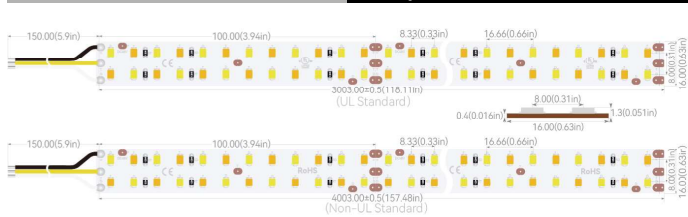

Dimension 2835 Hybrid, 240LEDs/m, DC48V, 16mm