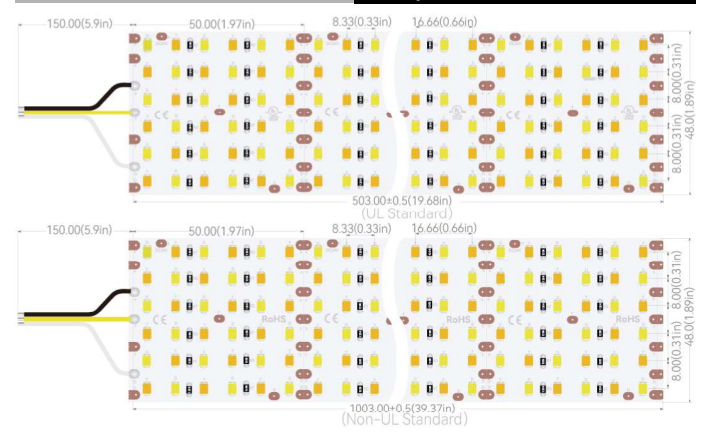

Dimension 2835 Hybrid, 720LEDs/m, DC24V, 48mm