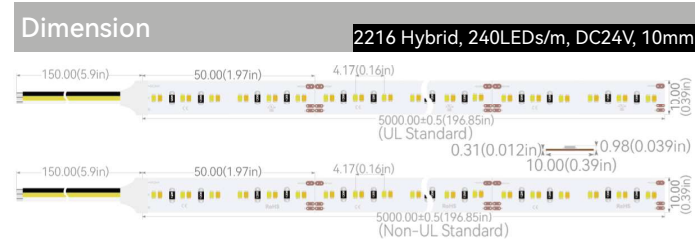

Product Code: GLUA24CV010L0600BI06W240C3
Part No.: GLU-S2L0600BI240-24V
LED Qty.:240pcs
Working Voltage: DC24V
Power: 17.28W/m
Current: 0.72A
Beam Angle: 120°
Dimension(UL Standard): 5000×10×0.98mm(196.85×0.39×0.039in.)
Dimension(Non-UL Standard):5000×10×0.98mm(196.85×0.39×0.039in.)
Mini Cuttable Size: 50×10mm(1.97×0.39in.)
Operating Temperature: -20° C to +50° C
IP Grade: IP20
Standard Connector: 3Pin Bared cable
Standard Installation: 3M 9080HL Back adhesive
Life Span:50,000 Hrs
Certification: UL/CUL Listed, CE Compliant

24VDC Bi-color, DC24V
CCT Whites: 2000-10000K
Typic CCT Whites: 2800K(Tungsten)/6500K(Daylight)
CRI Whites: 95+(Tungsten)/95+(Daylight)
TLCI Whites: 95+(Tungsten)/95+(Daylight)
TM-30 Data Whites: Rf>95, Rg>102,CQS>97(Tungsten/Daylight)
Lumens (Typical): 690(Tungsten)/760(Daylight)