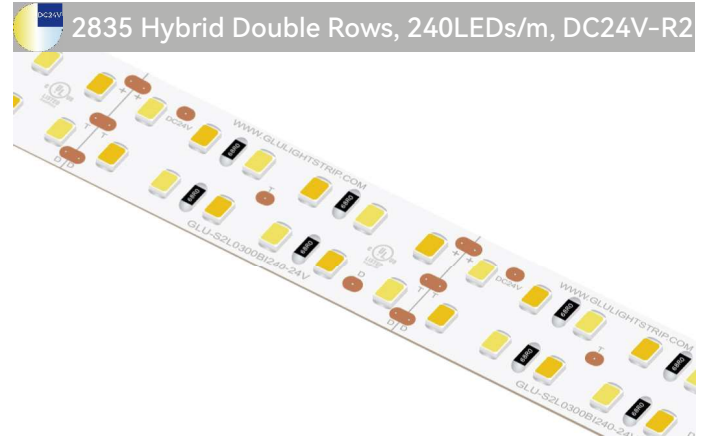

Product Code: GLUA12CV016L0300BI03W240C3
Part No.: GLU-S2L0300BI240-12V
LED Qty.: 240pcs
Working Voltage: DC12V
Power: 33.6W/m
Current: 2.8A
Beam Angle: 120°
Dimension(UL Standard): 1500×16×1.3mm(59.06×0.63×0.051in.)
Dimension(Non-UL Standard): 4000×16×1.3mm(157.48×0.63×0.051in.)
Mini Cuttable Size: 50×16mm(1.97×0.63in.)
Operating Temperature: -20° C to +50° C
IP Grade: IP20
Standard Connector: 3Pin Bared cable
Standard Installation: 3M 9080HL Back adhesive
Life Span:50,000 Hrs
Certification: UL/CUL Listed, CE Compliant

12VDC Bi-color, DC12V
CCT Whites: 2000-10000K
Typic CCT Whites: 2800K(Tungsten)/6500K(Daylight)
CRI Whites: 95+(Tungsten)/95+(Daylight)
TLCI Whites: 95+(Tungsten)/95+(Daylight)
TM-30 Data Whites: Rf>95, Rg>102,CQS>97(Tungsten/Daylight)
Lumens (Typical): 1380(Tungsten)/1550(Daylight)