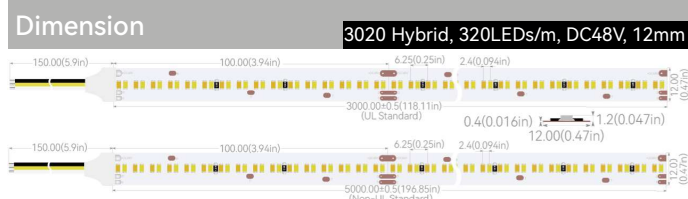

Product Code: GLUA48CV012L0400BI16W320C3
Part No.: GLU-S2L0400BI320-48V
LED Qty.: 320pcs
Working Voltage: DC48V
Power: 33.6W/m
Current: 0.7A
Beam Angle: 120°
Dimension(UL Standard): 3000×12×1.6mm(118.11×0.47×0.063in.)
Dimension(Non-UL Standard):5000×12×1.6mm(196.85×0.47×0.063in.)
Mini Cuttable Size: 100×12mm(3.94×0.47in.)
Operating Temperature: -20° C to +50° C
IP Grade: IP20
Standard Connector: 3Pin Bared cable
Standard Installation: 3M 9080HL Back adhesive
Life Span:50,000 Hrs
Certification: UL/CUL Listed, CE Compliant

48VDC Bi-color, DC48V
CCT Whites: 2000-10000K
Typic CCT Whites: 2800K(Tungsten)/6500K(Daylight)
CRI Whites: 95+(Tungsten)/95+(Daylight)
TLCI Whites: 95+(Tungsten)/95+(Daylight)
TM-30 Data Whites: Rf>95, Rg>102,CQS>97(Tungsten/Daylight)
Lumens (Typical): 1710(Tungsten)/1940(Daylight)