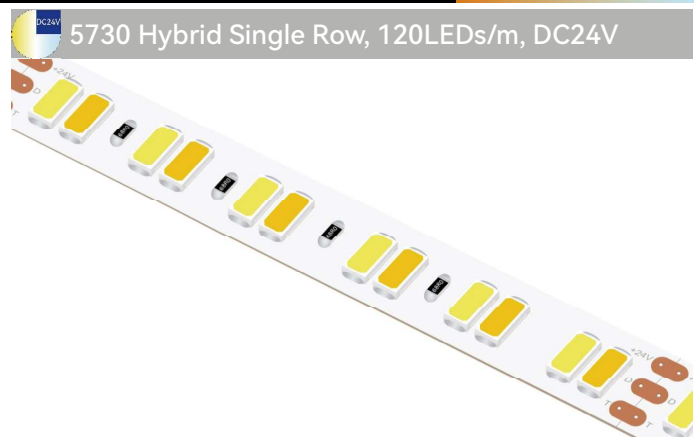

Product Code: GLUA12CV012L0700BI03W120C3
Part No.: GLU-S2L0700BI120-12V
LED Qty.: 120pcs
Working Voltage: DC12V
Power: 31.2W/m
Current: 2.6A
Beam Angle: 120°
Dimension(UL Standard): 2000×12×1.2mm(78.74×0.47×0.047in.)
Dimension(Non-UL Standard): 5000×12×1.2mm(196.85×0.47×0.047in.)
Mini Cuttable Size: 50×12mm(1.97×0.47in.)
Operating Temperature: -20° C to +50° C
IP Grade: IP20
Standard Connector: 3Pin Bared cable
Standard Installation: 3M 9080HL Back adhesive
Life Span:50,000 Hrs
Certification: UL/CUL Listed, CE Compliant

12VDC Bi-color, DC12V
CCT Whites: 2000-10000K
Typic CCT Whites: 2800K(Tungsten)/6500K(Daylight)
CRI Whites: 95+(Tungsten)/95+(Daylight)
TLCI Whites: 95+(Tungsten)/95+(Daylight)
TM-30 Data Whites: Rf>95, Rg>102,CQS>97(Tungsten/Daylight)
Lumens (Typical): 1250(Tungsten)/1410(Daylight)