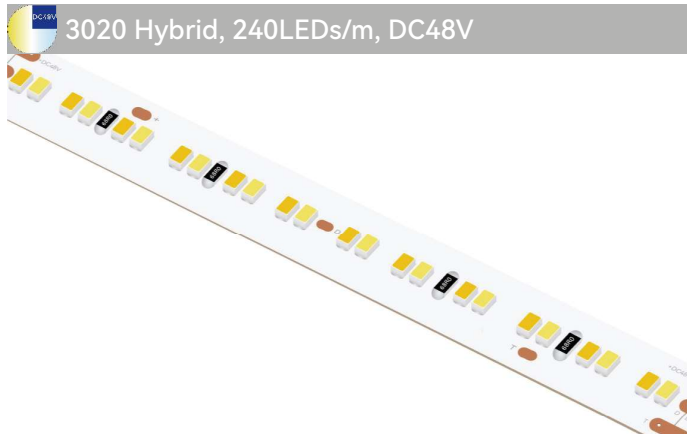

Product Code: GLUA48CV012L0400BI12W240C3
Part No.: GLU-S2L0400BI240-48V
LED Qty.: 240pcs
Working Voltage: DC48V
Power: 30.7W/m
Current: 0.64A
Beam Angle: 120°
Dimension(UL Standard): 3000×12×1.6mm(118.11×0.47×0.063in.)
Dimension(Non-UL Standard):5000×12×1.6mm(196.85×0.47×0.063in.)
Mini Cuttable Size: 100×12mm(3.94×0.47in.)
Operating Temperature: -20° C to +50° C
IP Grade: IP20
Standard Connector: 3Pin Bared cable
Standard Installation: 3M 9080HL Back adhesive
Life Span:50,000 Hrs
Certification: UL/CUL Listed, CE Compliant

48VDC Bi-color, DC48V
CCT Whites: 2000-10000K
Typic CCT Whites: 2800K(Tungsten)/6500K(Daylight)
CRI Whites: 95+(Tungsten)/95+(Daylight)
TLCI Whites: 95+(Tungsten)/95+(Daylight)
TM-30 Data Whites: Rf>95, Rg>102,CQS>97(Tungsten/Daylight)
Lumens (Typical): 1190(Tungsten)/1350(Daylight)

Product Code: GLUA24CV012L0400BI08W320C3
Part No.: GLU-S2L0500BI320-24V
LED Qty.:320pcs
Working Voltage: DC24V
Power: 33.6W/m
Current: 1.4A
Beam Angle: 120°
Dimension(UL Standard): 3000×12×1.6mm(118.11×0.47×0.063in.)
Dimension(Non-UL Standard):5000×12×1.6mm(196.85×0.47×0.063in.)
Mini Cuttable Size: 50×10mm(1.97×0.39in.)
Operating Temperature: -20° C to +50° C
IP Grade: IP20
Standard Connector: 3Pin Bared cable
Standard Installation: 3M 9080HL Back adhesive
Life Span:50,000 Hrs
Certification: UL/CUL Listed, CE Compliant

24VDC Bi-color, DC24V
CCT Whites: 2000-10000K
Typic CCT Whites: 2800K(Tungsten)/6500K(Daylight)
CRI Whites: 95+(Tungsten)/95+(Daylight)
TLCI Whites: 95+(Tungsten)/95+(Daylight)
TM-30 Data Whites: Rf>95, Rg>102,CQS>97(Tungsten/Daylight)
Lumens (Typical): 1710(Tungsten)/1940(Daylight)