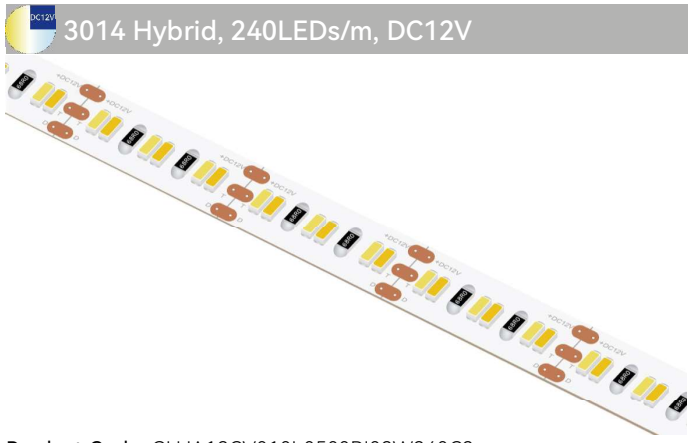

CINEMA Hybrid(Bi-Color/CCT) Flex LED Strip Series

3014 Hybrid Series