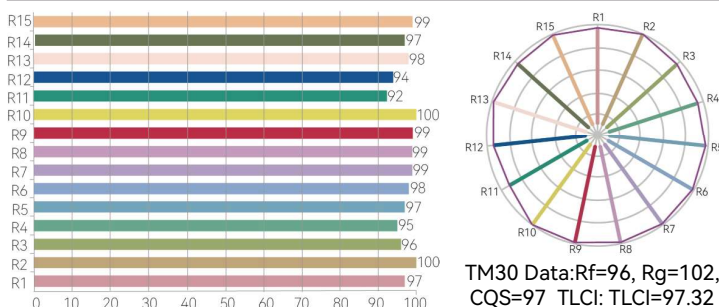

2835 TUNGSTEN COLOR SPECTRUM & WAVELENGTH CCT 2766K

2835 TUNGSTEN COLOR SPECTRUM & WAVELENGTH CCT 3152K