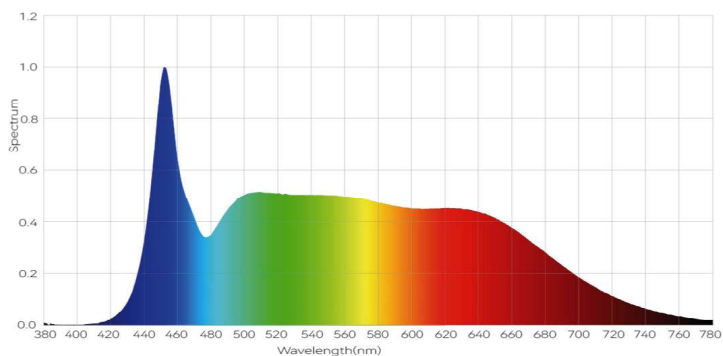

5730 DAYLIGHT COLOR SPECTRUM & WAVELENGTH CCT 5597K Ra=97.1