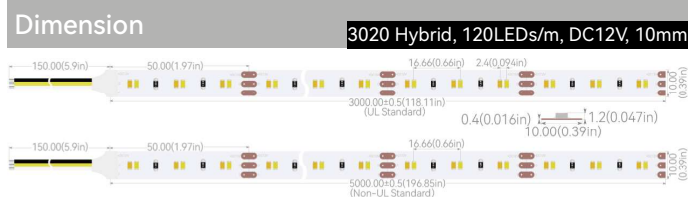

Product Code: GLUA12CV010L0400BI03W120C3
Part No.: GLU-S2L0400BI120-12V
LED Qty.: 240pcs
Working Voltage: DC12V
Power: 19.2W/m
Current: 1.6A
Beam Angle: 120°
Dimension(UL Standard): 3000×10×1.6mm(118.11×0.39×0.063in.)
Dimension(Non-UL Standard):5000×10×1.6mm(196.85×0.39×0.063in.)
Mini Cuttable Size: 50×10mm(1.97×0.39in.)
Operating Temperature: -20° C to +50° C
IP Grade: IP20
Standard Connector: 3Pin Bared cable
Standard Installation: 3M 9080HL Back adhesive
Life Span:50,000 Hrs
Certification: UL/CUL Listed, CE Compliant

12VDC Bi-color, DC12V
CCT Whites: 2000-10000K
Typic CCT Whites: 2800K(Tungsten)/6500K(Daylight)
CRI Whites: 95+(Tungsten)/95+(Daylight)
TLCI Whites: 95+(Tungsten)/95+(Daylight)
TM-30 Data Whites: Rf>95, Rg>102,CQS>97(Tungsten/Daylight)
Lumens (Typical): 730(Tungsten)/820(Daylight)