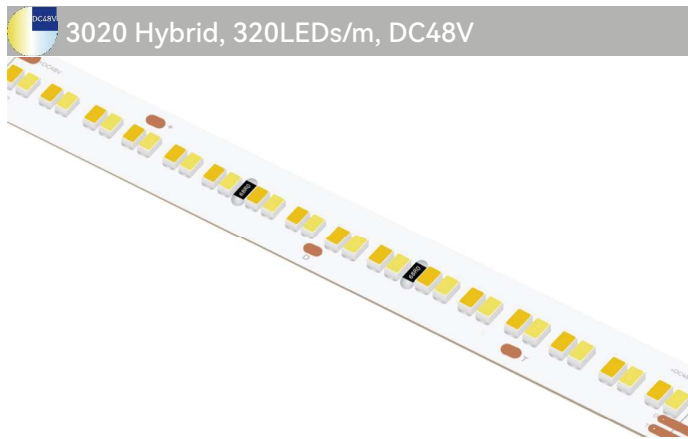

CINEMA Hybrid(Bi-Color/CCT) Flex LED Strip Series

3020 Hybrid Series