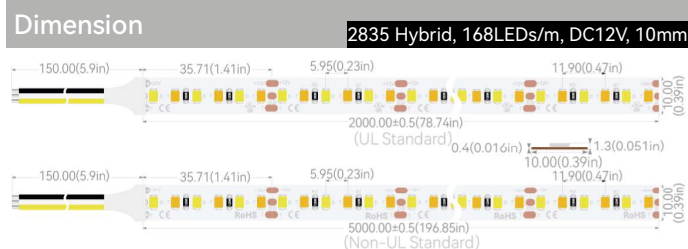

2835 Hybrid Single Row, 168LEDs/m, DC12V

Product Code: GLUA12CV010L0300BI03W168C3
Part No.: GLU-S2L0300BI168-12V
LED Qty.: 168pcs
Working Voltage: DC12V
Power: 28W/m
Current: 2.35A
Beam Angle: 120°
Dimension(UL Standard): 2000×10×1.3mm(78.74×0.39×0.051in.)
Dimension(Non-UL Standard): 5000×10×1.3mm(196.85×0.39×0.051in.)
Mini Cuttable Size: 35.71×10mm(1.41×0.39in.)
Operating Temperature: -20° C to +50° C
IP Grade: IP20
Standard Connector: 3Pin Bared cable
Standard Installation: 3M 9080HL Back adhesive
Life Span:50,000 Hrs
Certification: UL/CUL Listed, CE Compliant

12VDC Bi-color, DC12V

CCT Whites: 2000-10000K
Typical CCT Whites: 2800K(Tungsten)/6500K(Daylight)
CRI Whites: 95+(Tungsten)/95+(Daylight)
TLCI Whites: 95+(Tungsten)/95+(Daylight)
TM-30 Data Whites: Rf>95, Rg>102,CQS>97(Tungsten/Daylight)
Lumens (Typical): 1210(Tungsten)/1290(Daylight)