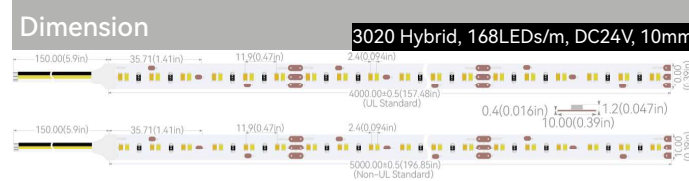

Product Code: GLUA24CV010L0400BI06W168C3
Part No.: GLU-S2L0500BI168-24V
LED Qty.:168pcs
Working Voltage: DC24V
Power: 25.5W/m
Current: 1.06A
Beam Angle: 120°
Dimension(UL Standard): 4000×10×1.6mm(157.48×0.39×0.063in.)
Dimension(Non-UL Standard):5000×10×1.6mm(196.85×0.39×0.063in.)
Mini Cuttable Size: 71.42×10mm(2.81×0.39in.)
Operating Temperature: -20° C to +50° C
IP Grade: IP20
Standard Connector: 3Pin Bared cable
Standard Installation: 3M 9080HL Back adhesive
Life Span:50,000 Hrs
Certification: UL/CUL Listed, CE Compliant

24VDC Bi-color, DC24V
CCT Whites: 2000-10000K
Typic CCT Whites: 2800K(Tungsten)/6500K(Daylight)
CRI Whites: 95+(Tungsten)/95+(Daylight)
TLCI Whites: 95+(Tungsten)/95+(Daylight)
TM-30 Data Whites: Rf>95, Rg>102,CQS>97(Tungsten/Daylight)
Lumens (Typical): 970(Tungsten)/1100(Daylight)