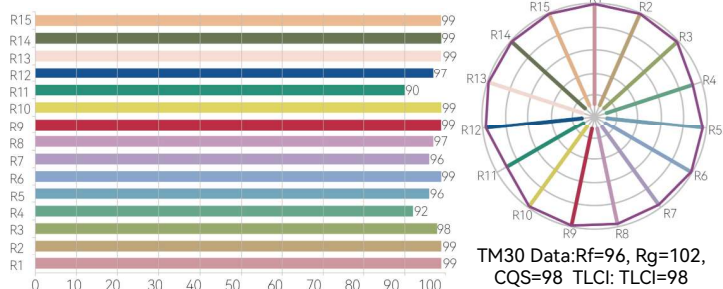

CINEMA Hybrid(Bi-Color/CCT) Flex LED Strip Series

5730 DAYLIGHT COLOR RENDERING INDEX CCT 5597K Ra=97.1