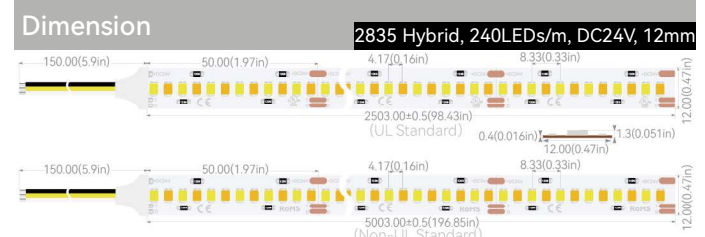

2835 Hybrid Single Row, 240LEDs/m, DC24V

Product Code: GLUA24CV012L0300BI06W240C3
Part No.: GLU-S2L0300BI240-24V
LED Qty.: 240pcs
Working Voltage: DC24V
Power: 43.2W/m
Current: 1.8A
Beam Angle: 120°
Dimension(UL Standard): 2500×12×1.3mm(98.43×0.39×0.051in.)
Dimension(Non-UL Standard): 5000×12×1.3mm(196.85×0.47×0.051in.)
Mini Cuttable Size: 50×12mm(1.97×0.47in.)
Operating Temperature: -20° C to +50° C
IP Grade: IP20
Standard Connector: 3Pin Bared cable
Standard Installation: 3M 9080HL Back adhesive
Life Span:50,000 Hrs
Certification: UL/CUL Listed, CE Compliant

24VDC Bi-color, DC24V

CCT Whites: 2000-10000K
Typical CCT Whites: 2800K(Tungsten)/6500K(Daylight)
CRI Whites: 95+(Tungsten)/95+(Daylight)
TLCI Whites: 95+(Tungsten)/95+(Daylight)
TM-30 Data Whites: Rf>95, Rg>102,CQS>97(Tungsten/Daylight)
Lumens (Typical): 1740(Tungsten)/1960(Daylight)