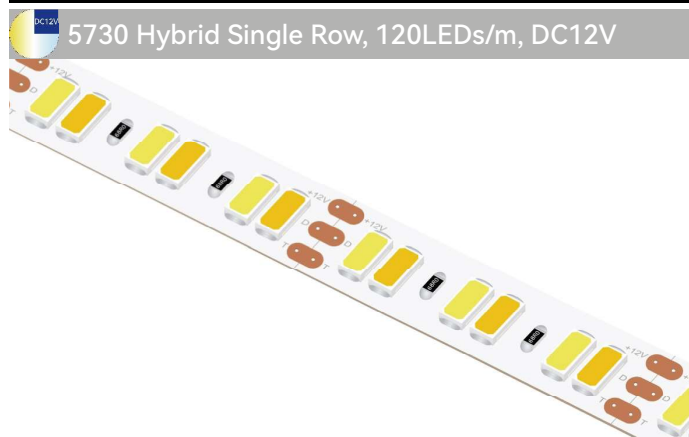

Dimension 2835 Hybrid, 720LEDs/m, DC48V, 48mm

BARE WIRE

CINEMA Hybrid(Bi-Color/CCT) Flex LED Strip Series

5730 Hybrid Series

Product Code: GLUA12CV012L0700BI03W120C3
Part No.: GLU-S2L0700BI120-12V
LED Qty.: 120pcs
Working Voltage: DC12V
Power: 31.2W/m
Current: 2.6A
Beam Angle: 120°
Dimension(UL Standard): 2000×12×1.2mm(78.74×0.47×0.047in.)
Dimension(Non-UL Standard): 5000×12×1.2mm(196.85×0.47×0.047in.)
Mini Cuttable Size: 50×12mm(1.97×0.47in.)
Operating Temperature: -20° C to +50° C
IP Grade: IP20
Standard Connector: 3Pin Bared cable
Standard Installation: 3M 9080HL Back adhesive
Life Span:50,000 Hrs
Certification: UL/CUL Listed, CE Compliant