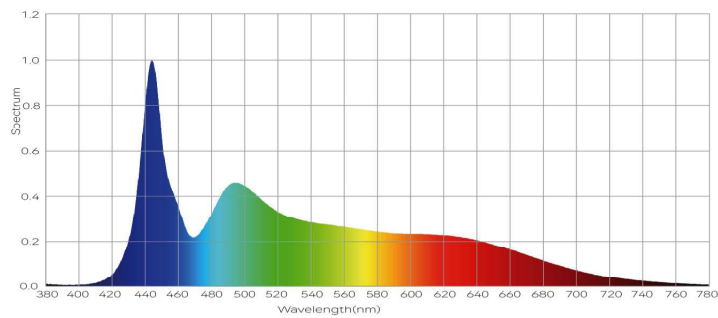

CINEMA Hybrid(Bi-Color/CCT) Flex LED Strip Series