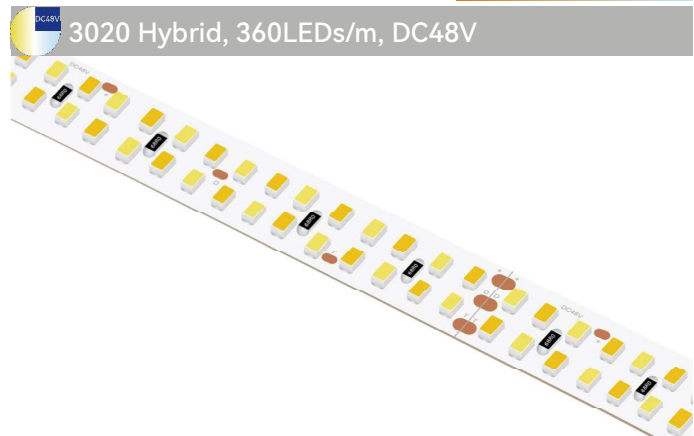

Product Code: GLUA24CV012L0400BI06W360C3
Part No.: GLU-S2L0400BI360-24V
LED Qty.: 360pcs
Working Voltage: DC24V
Power: 36W/m
Current: 1.5A
Beam Angle: 120°
Dimension(UL Standard): 2500×12×1.6mm(98.43×0.47×0.063in.)
Dimension(Non-UL Standard):5000×12×1.6mm(196.85×0.47×0.063in.)
Mini Cuttable Size: 33.33×12mm(1.31×0.47in.)
Operating Temperature: -20° C to +50° C
IP Grade: IP20
Standard Connector: 3Pin Bared cable
Standard Installation: 3M 9080HL Back adhesive
Life Span:50,000 Hrs
Certification: UL/CUL Listed, CE Compliant

24VDC Bi-color, DC24V
CCT Whites: 2000-10000K
Typic CCT Whites: 2800K(Tungsten)/6500K(Daylight)
CRI Whites: 95+(Tungsten)/95+(Daylight)
TLCI Whites: 95+(Tungsten)/95+(Daylight)
TM-30 Data Whites: Rf>95, Rg>102,CQS>97(Tungsten/Daylight)
Lumens (Typical): 1420(Tungsten)/1600(Daylight)

Dimension 3020 Hybrid, 360LEDs/m, DC24V, 12mm

BARE WIRE

Product Code: GLUA48CV012L0400BI15W360C3
Part No.: GLU-S2L0500BI360-48V
LED Qty.:360pcs
Working Voltage: DC48V
Power: 35.7W/m
Current: 0.74A
Beam Angle: 120°
Dimension(UL Standard): 2500×12×1.6mm(98.43×0.47×0.063in.)
Dimension(Non-UL Standard):5000×12×1.6mm(196.85×0.47×0.063in.)
Mini Cuttable Size: 83.33×12mm(3.28×0.39in.)
Operating Temperature: -20° C to +50° C
IP Grade: IP20
Standard Connector: 3Pin Bared cable
Standard Installation: 3M 9080HL Back adhesive
Life Span:50,000 Hrs
Certification: UL/CUL Listed, CE Compliant