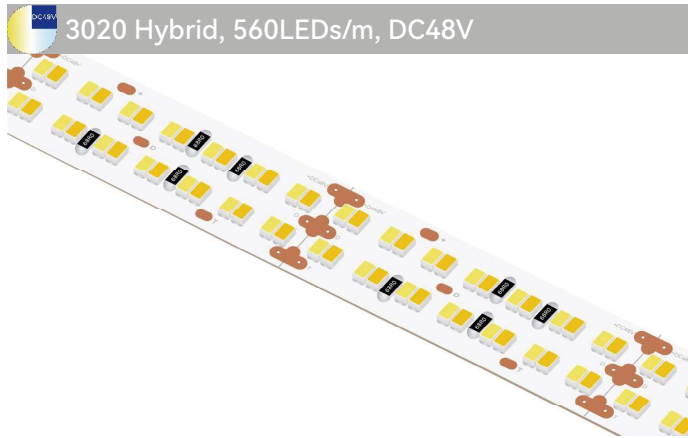

Product Code: GLUA48CV015L0400BI14W560C3
Part No.: GLU-S2L0400BI560-48V
LED Qty.:560pcs
Working Voltage: DC48V
Power: 48W/m
Current: 1A
Beam Angle: 120°
Dimension(UL Standard): 2000×15×1.6mm(78.74×0.59×0.063in.)
Dimension(Non-UL Standard):5000×15×1.6mm(196.85×0.59×0.063in.)
Mini Cuttable Size: 50×15mm(1.97×0.59in.)
Operating Temperature: -20° C to +50° C
IP Grade: IP20
Standard Connector: 3Pin Bared cable
Standard Installation: 3M 9080HL Back adhesive
Life Span:50,000 Hrs
Certification: UL/CUL Listed, CE Compliant

48VDC Bi-color, DC48V

CCT Whites: 2000-10000K
Typic CCT Whites: 2800K(Tungsten)/6500K(Daylight)
CRI Whites: 95+(Tungsten)/95+(Daylight)
TLCI Whites: 95+(Tungsten)/95+(Daylight)
TM-30 Data Whites: Rf>95, Rg>102,CQS>97(Tungsten/Daylight)
Lumens (Typical): 2200(Tungsten)/2500(Daylight)

Dimension 3020 Hybrid, 360LEDs/m, DC48V, 12mm

BARE WIRE