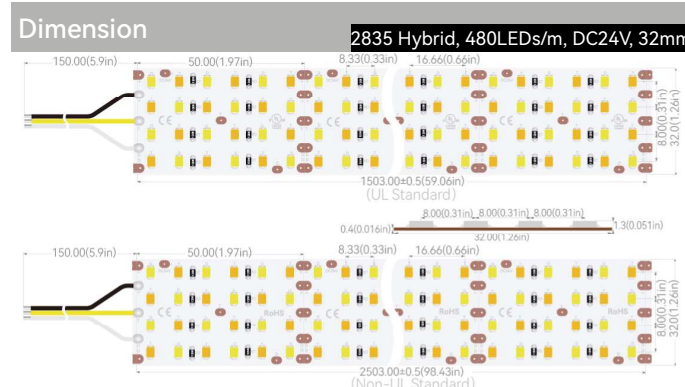

Product Code: GLUA24CV032L0300BI06W480C3
Part No.: GLU-S2L0300BI480-24V
LED Qty.: 480pcs
Working Voltage: DC24V
Power: 61.4W/m
Current: 2.56A
Beam Angle: 120°
Dimension(UL Standard): 1500×32×1.3mm(59.06×1.26×0.051in.)
Dimension(Non-UL Standard): 2500×32×1.3mm(98.43×1.26×0.051in.)
Mini Cuttable Size: 50×32mm(1.97×1.26in.)
Operating Temperature: -20° C to +50° C
IP Grade: IP20
Standard Connector: 3Pin Bared cable
Standard Installation: 3M 9080HL Back adhesive
Life Span:50,000 Hrs
Certification: UL/CUL Listed, CE Compliant

24VDC Bi-color, DC24V
CCT Whites: 2000-10000K
Typic CCT Whites: 2800K(Tungsten)/6500K(Daylight)
CRI Whites: 95+(Tungsten)/95+(Daylight)
TLCI Whites: 95+(Tungsten)/95+(Daylight)
TM-30 Data Whites: Rf>95, Rg>102,CQS>97(Tungsten/Daylight)
Lumens (Typical): 2530(Tungsten)/2850(Daylight)