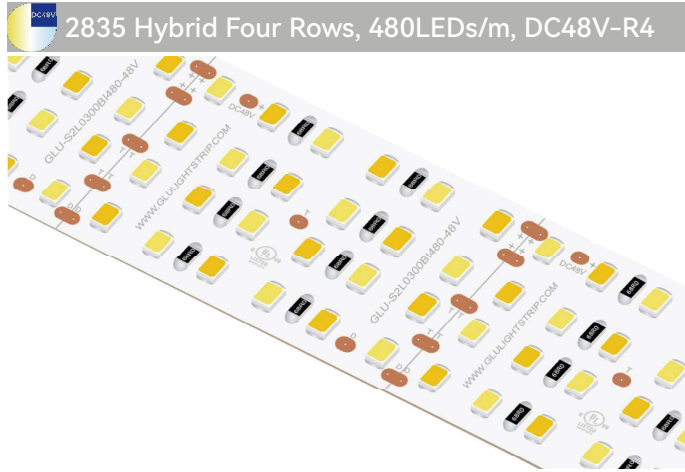

CINEMA Hybrid(Bi-Color/CCT) Flex LED Strip Series

2835 Hybrid Multi-rows Series