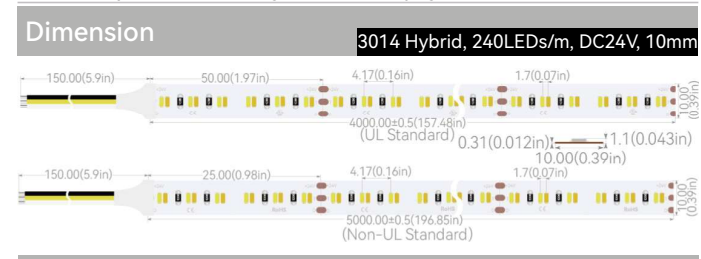

Product Code: GLUA24CV010L0500BI06W240C3
Part No.: GLU-S2L0500BI240-24V
LED Qty.: 240pcs
Working Voltage: DC24V
Power: 24W/m
Current: 1A
Beam Angle: 120°
Dimension(UL Standard): 4000×10×1.1mm(157.48×0.39×0.043in.)
Dimension(Non-UL Standard):5000×10×1.1mm(196.85×0.39×0.043in.)
Mini Cuttable Size: 50×10mm(1.97×0.39in.)
Operating Temperature: -20° C to +50° C
IP Grade: IP20
Standard Connector: 3Pin Bared cable
Standard Installation: 3M 9080HL Back adhesive
Life Span:50,000 Hrs
Certification: UL/CUL Listed, CE Compliant

24VDC Bi-color, DC24V
CCT Whites: 2000-10000K
Typic CCT Whites: 2800K(Tungsten)/6500K(Daylight)
CRI Whites: 95+(Tungsten)/95+(Daylight)
TLCI Whites: 95+(Tungsten)/95+(Daylight)
TM-30 Data Whites: Rf>95, Rg>102,CQS>97(Tungsten/Daylight)
Lumens (Typical): 690(Tungsten)/995(Daylight)