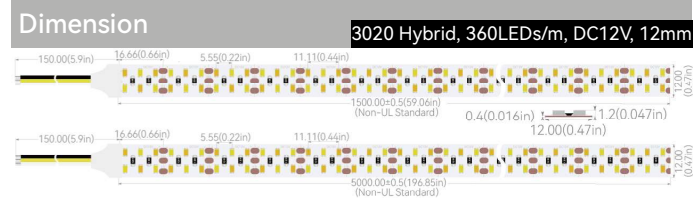

Product Code: GLUA12CV012L0400BI03W360C3
Part No.: GLU-S2L0500BI360-12V
LED Qty.:360pcs
Working Voltage: DC12V
Power: 36W/m
Current: 3A
Beam Angle: 120°
Dimension(UL Standard): 1500×12×1.6mm(59.06×0.47×0.063in.)
Dimension(Non-UL Standard):5000×12×1.6mm(196.85×0.47×0.063in.)
Mini Cuttable Size: 16.66×12mm(0.66×0.39in.)
Operating Temperature: -20° C to +50° C
IP Grade: IP20
Standard Connector: 3Pin Bared cable
Standard Installation: 3M 9080HL Back adhesive
Life Span:50,000 Hrs
Certification: UL/CUL Listed, CE Compliant

12VDC Bi-color, DC12V
CCT Whites: 2000-10000K
Typic CCT Whites: 2800K(Tungsten)/6500K(Daylight)
CRI Whites: 95+(Tungsten)/95+(Daylight)
TLCI Whites: 95+(Tungsten)/95+(Daylight)
TM-30 Data Whites: Rf>95, Rg>102,CQS>97(Tungsten/Daylight)
Lumens (Typical): 1420(Tungsten)/1600(Daylight)