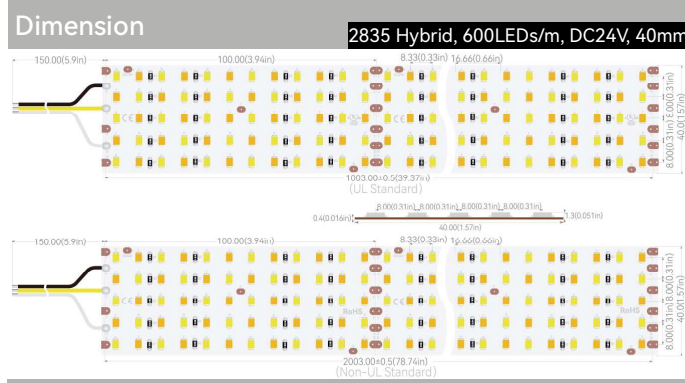

Product Code: GLUA24CV040L0300BI06W600C3
Part No.: GLU-S2L0300BI600-24V
LED Qty.: 600pcs
Working Voltage: DC24V
Power: 84W/m
Current: 3.5A
Beam Angle: 120°
Dimension(UL Standard): 1000×40×1.3mm(39.37×1.57×0.051in.)
Dimension(Non-UL Standard): 2000×40×1.3mm(78.74×1.57×0.051in.)
Mini Cuttable Size: 100×40mm(3.94×1.57in.)
Operating Temperature: -20° C to +50° C
IP Grade: IP20
Standard Connector: 3Pin Bared cable
Standard Installation: 3M 9080HL Back adhesive
Life Span:50,000 Hrs
Certification: UL/CUL Listed, CE Compliant

24VDC Bi-color, DC24V
CCT Whites: 2000-10000K
Typic CCT Whites: 2800K(Tungsten)/6500K(Daylight)
CRI Whites: 95+(Tungsten)/95+(Daylight)
TLCI Whites: 95+(Tungsten)/95+(Daylight)
TM-30 Data Whites: Rf>95, Rg>102,CQS>97(Tungsten/Daylight)
Lumens (Typical): 3440(Tungsten)/3880(Daylight)