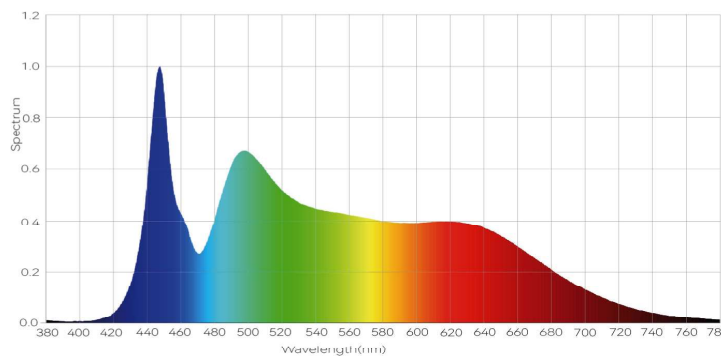

5730 DAYLIGHT COLOR SPECTRUM & WAVELENGTH CCT 6560K Ra=97.7

Special Remarks:

1. Due to tolerance of testing equipment, the actual parameters may have difference with the parameters in this catalogue.
2. The parameters of current, power, lumen etc. is based on 1 meter.
3. High Power! Using with heat dissipation device is recommended. Do not long time working with full color!
4. For parameters mentioned with UL means product made with UL Certification, Non-UL is the product not asked for UL Certification.
5. The parameters of product are subject to changes without prior notice.