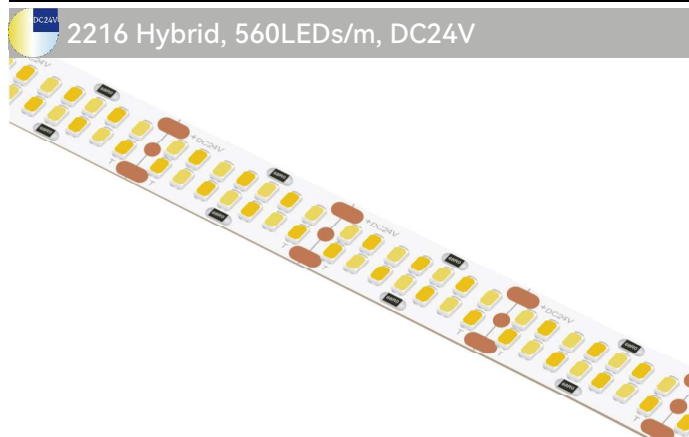

Product Code: GLUA12CV010L0600BI07W560C3
Part No.: GLU-S2L0600BI560-24V
LED Qty.: 560pcs
Working Voltage: DC24V
Power: 34.56W/m
Current: 1.44A
Beam Angle: 120°
Dimension(UL Standard): 3000×12×0.98mm(118.11×0.47×0.039in.)
Dimension(Non-UL Standard):5000×12×0.98mm(196.85×0.47×0.039in.)
Mini Cuttable Size: 25×10mm(0.98×0.47in.)
Operating Temperature: -20° C to +50° C
IP Grade: IP20
Standard Connector: 3Pin Bared cable
Standard Installation: 3M 9080HL Back adhesive
Life Span:50,000 Hrs
Certification: UL/CUL Listed, CE Compliant

24VDC Bi-color, DC24V

CCT Whites: 2000-10000K
Typic CCT Whites: 2800K(Tungsten)/6500K(Daylight)
CRI Whites: 95+(Tungsten)/95+(Daylight)
TLCI Whites: 95+(Tungsten)/95+(Daylight)
TM-30 Data Whites: Rf>95, Rg>102,CQS>97(Tungsten/Daylight)
Lumens (Typical): 1610(Tungsten)/1770(Daylight)

Dimension 2216 Hybrid, 560LEDs/m, DC24V, 12mm

BARE WIRE